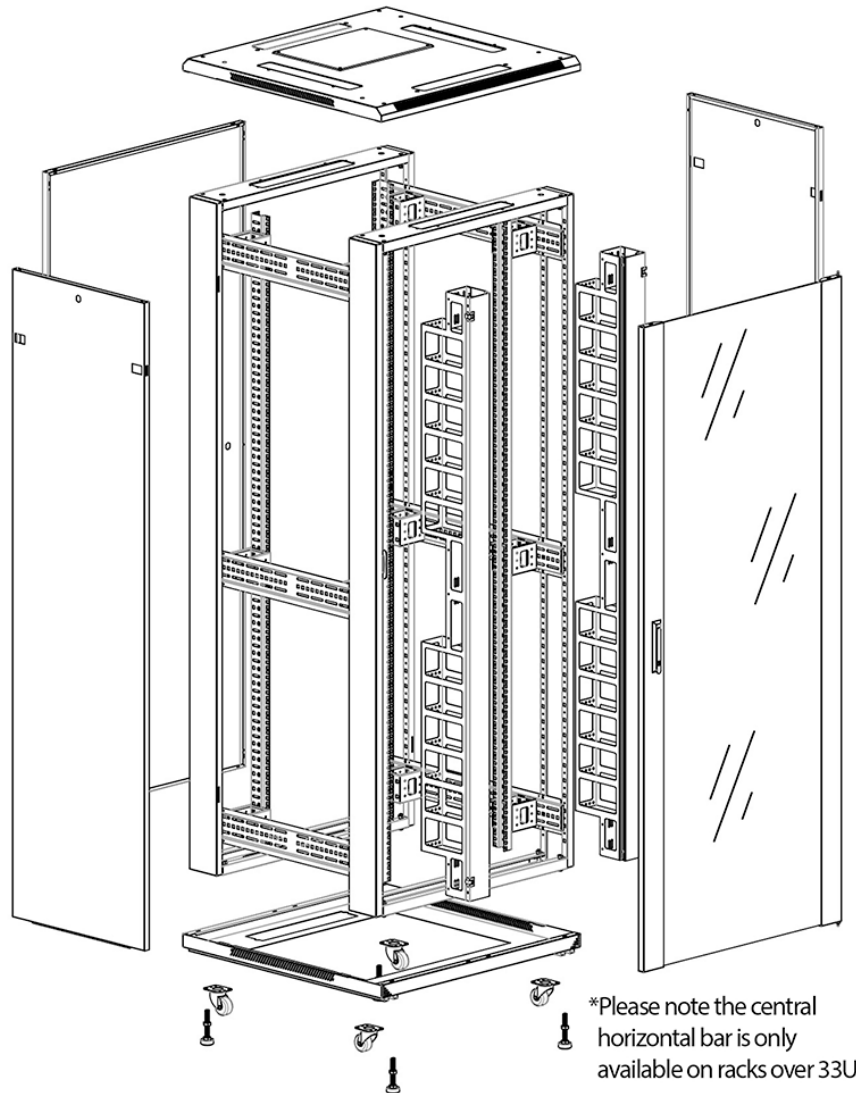

Steel rear door

Large base entry

High-density vertical cable management

Environ CR800 47U Rack 800x800mm Glass (F) Steel (R)
B/Panels F/Mgmt Black

Item Code: 542-4788-GSBF-BK

excel
without compromise.

Product diagrams

Base Cut Out Dimensions

580 mm Wide
by
276 mm Deep (600 mm deep rack)
476 mm Deep (800 mm deep rack)
676 mm Deep (1000 mm deep rack)

Part number table

Part Number	Description
542-2486-GSBF-BK	Environ CR800 24U Rack 800x600mm Glass (F) Steel (R) B/Panels F/Mgmt Black
542-2486-GSBF-BK-FP	Environ CR800 24U Rack 800x600mm Glass (F) Steel (R) B/Panels F/Mgmt Black - F/Pack
542-2486-GSBF-GW	Environ CR800 24U Rack 800x600mm Glass (F) Steel (R) B/Panels F/Mgmt Grey White
542-2486-GSBF-GW-FP	Environ CR800 24U Rack 800x600mm Glass (F) Steel (R) B/Panels F/Mgmt Grey White - F/Pack