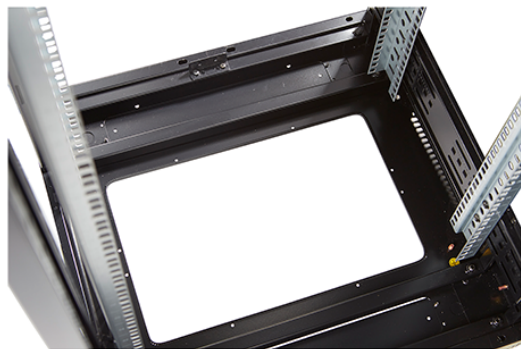

Large base entry