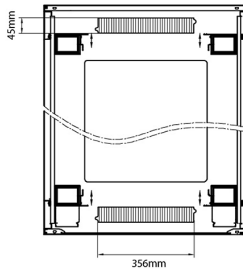

Base

Base Cut Out Dimensions

580 mm Wide
by
276 mm Deep (600 mm deep rack)
476 mm Deep (800 mm deep rack)
676 mm Deep (1000 mm deep rack)

Part number table

Part Number	Description
542-2486-GSBF-BK	Environ CR800 24U Rack 800x600mm Glass (F) Steel (R) B/Panels F/Mgmt Black
542-2486-GSBF-BK-FP	Environ CR800 24U Rack 800x600mm Glass (F) Steel (R) B/Panels F/Mgmt Black - F/Pack
542-2486-GSBF-GW	Environ CR800 24U Rack 800x600mm Glass (F) Steel (R) B/Panels F/Mgmt Grey White
542-2486-GSBF-GW-FP	Environ CR800 24U Rack 800x600mm Glass (F) Steel (R) B/Panels F/Mgmt Grey White - F/Pack

Continued on the next page...