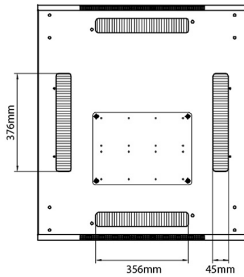

Environ CR800 47U Rack 800x800mm Glass (F) Steel (R)
B/Panels F/Mgmt Black

Item Code: 542-4788-GSBF-BK

Product diagrams

Roof

Base Cut Out Dimensions

580 mm Wide
by
276 mm Deep (600 mm deep rack)
476 mm Deep (800 mm deep rack)
676 mm Deep (1000 mm deep rack)

Part number table

Part Number	Description
542-2486-GSBF-BK	Environ CR800 24U Rack 800x600mm Glass (F) Steel (R) B/Panels F/Mgmt Black
542-2486-GSBF-BK-FP	Environ CR800 24U Rack 800x600mm Glass (F) Steel (R) B/Panels F/Mgmt Black - F/Pack
542-2486-GSBF-GW	Environ CR800 24U Rack 800x600mm Glass (F) Steel (R) B/Panels F/Mgmt Grey White
542-2486-GSBF-GW-FP	Environ CR800 24U Rack 800x600mm Glass (F) Steel (R) B/Panels F/Mgmt Grey White - F/Pack

Continued on the next page...