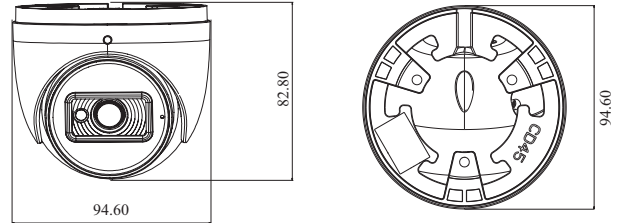

### SPECIFICATIONS

Model	TD-7524TE3
<b>Specifications</b>	
<b>Camera</b>	
Image Sensor	1 / 2.8 "CMOS
Resolution	2MP
Image Size	1920 x 1080
Video Output	AHD / TVI / CVI / CVBS
Audio	1CH built-in MIC
Image System	PAL / NTSC
Electronic Shutter	Auto
IR Distance	20 ~ 30 m
Frame Rate	30fps(60Hz); 25fps (50Hz)
Min. Illumination	0.005lux@ F1.2, AGC ON; 0 lux IR
Lens	2.8mm
Lens Mount	M12
S / N Ratio	≥52dB ( AGC OFF )
Ingress Protection	IP 67
<b>Functions</b>	
Function Control	OSD ( COC Control )
Smart IR	Yes
Day & Night	ICR
Digital WDR	Yes
Digital DNR	Yes, 2D DNR
AGC	Yes
Auto White Balance	Yes
BLC	Yes
Front Light Compensation	NO
Defog	NO
HLC	Yes
Sharpness	Yes
Mirror	NO
Image Setting	Yes
Defect Correction	Auto
Language	Chinese and English
Angle Adjustment	Pan: 0°~360°; Tilt: 0°~75°; Rotation: 0°~360°
<b>Others</b>	
Power Supply	DC12V ( ± 15% )
Power Consumption	IR OFF : < 1W; IR ON : < 4W
Working Environment	- 30 °C ~ 50 °C, 10 % ~ 90 % (relative humidity)
Dimensions ( mm )	Φ 94.6 x 82.8
Weight ( net )	Approx. 0.39KG

### DIMENSIONS