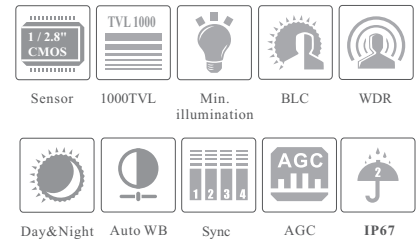

CAMERA

## TD-7524TE3

2MP HD Analog IR Turret Camera

- 1080P real-time image, high resolution, true color
- AHD / TVI / CVI lossless HD video output
- Support 960H CVBS output
- Up to 1000 TVL resolution
- CMOS progressive scan, perfectly capturing the moving object
- Support OSD menu
- High speed, long distance and real time transmission
- Auto color to B / W at low illumination
- Support ICR switch, true day / night, digital WDR
- Support noise reduction function
- 20 ~30m IR night view distance
- IP67
- Support coaxial audio transmission
- Support COC

### SPECIFICATIONS

Model	TD-7524TE3
<b>Specifications</b>	
<b>Camera</b>	
Image Sensor	1 / 2.8 "CMOS
Resolution	2MP
Image Size	1920 x 1080
Video Output	AHD / TVI / CVI / CVBS
Audio	1CH built-in MIC
Image System	PAL / NTSC
Electronic Shutter	Auto
IR Distance	20 ~ 30 m
Frame Rate	30fps(60Hz); 25fps (50Hz)
Min. Illumination	0.005lux@ F1.2, AGC ON; 0 lux IR
Lens	2.8mm
Lens Mount	M12
S / N Ratio	≥52dB ( AGC OFF )
Ingress Protection	IP 67
<b>Functions</b>	
Function Control	OSD ( COC Control )
Smart IR	Yes
Day & Night	ICR
Digital WDR	Yes
Digital DNR	Yes, 2D DNR
AGC	Yes
Auto White Balance	Yes
BLC	Yes
Front Light Compensation	NO
Defog	NO
HLC	Yes
Sharpness	Yes
Mirror	NO
Image Setting	Yes
Defect Correction	Auto
Language	Chinese and English
Angle Adjustment	Pan: 0°~360°; Tilt: 0°~75°; Rotation: 0°~360°
<b>Others</b>	
Power Supply	DC12V ( ± 15% )
Power Consumption	IR OFF : < 1W; IR ON : < 4W
Working Environment	- 30 °C ~ 50 °C, 10 % ~ 90 % (relative humidity)
Dimensions ( mm )	Φ 94.6 x 82.8
Weight ( net )	Approx. 0.39KG