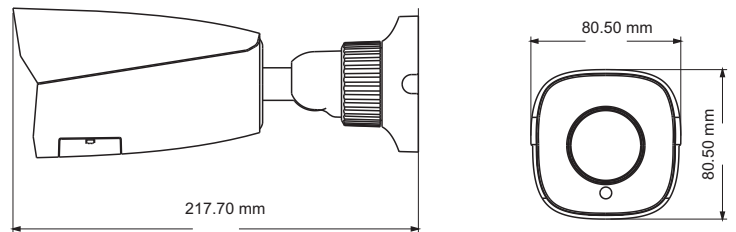

Tel: +86-755-36995888

Web site: <http://en.tvt.net.cn>

Fax: +86-755-33104777

E-mail: overseas@tvt.net.cn

SPECIFICATIONS

Model	TD-7422AM3	
Specifications		
Camera		
Image Sensor	1 / 2.8 "CMOS	
Resolution	2MP	
Image Size	1920x1080	
Video Output	AHD / TVI / CVI / CVBS	
Image System	PAL / NTSC	
Electronic Shutter	Auto; 1/25s~1/50000s(PAL); 1/30s~1/50000s(PAL)	
IR Distance	30 ~ 50 m	
Frame Rate	30fps(60Hz); 25fps(50Hz)	
Min. Illumination	Color : 0.001 lux@F1.2, AGC ON; B/W : 0 lux with IR	
Lens	3.6 mm (2.8 mm optional)	2.8~12mm
Lens Mount	M12	D14
S / N Ratio	≥52dB (AGC OFF)	
Ingress Protection	IP 67	
Functions		
Function Control	OSD (COC Control)	
Day & Night	ICR	
WDR	Yes (120dB)	
3D NR	Yes	
Global Exposure	No	
Central Exposure	No	
AGC	Yes	
Auto White Balance	Yes	
BLC	Yes	
LSC	Yes	
HLC	Yes	
Freeze	Yes	
Mirror	Yes	
Defog	No	
Sharpness	Yes	
Smart IR	Yes	
Motion Detection	Yes	
Privacy Mask	Yes	
Image Setting	No	
Defect Correction	Auto	
Language	16 languages	
Angle Adjustment	Pan: 0°~360°; Tilt: 0°~90°; Rotation: 0°~360°	
Others		
Power Supply	DC12V (± 15%)	
Power Consumption	IR OFF : < 1.5W; IR ON : < 6W Motorized model: <8.5W	
Working Environment	- 30 °C ~ 50 °C, 10 % ~ 90 % (relative humidity)	

Dimensions (mm)	217.7 x 80.5 x 80.5
Weight (net)	Approx.0.56KG

DIMENSIONS

AVAILABLE ACCESSORIES

AVAILABLE MODEL

Available Model	TD-7422AM3(D/SW/AR3)	Fixed lens
	TD-7422AM3(D/FZ/SW/AR3)	Manual zoom lens
	TD-7422AM3(D/AZ/SW/AR3)	Motorized zoom lens