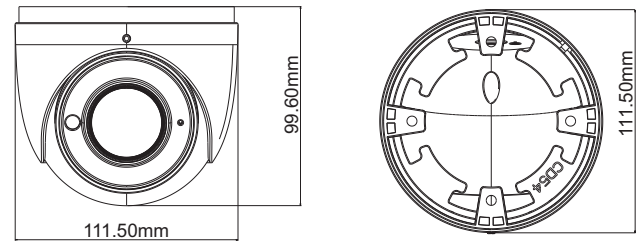

Tel: +86-755-36995888

Web site: <http://en.tvt.net.cn>

Fax: +86-755-33104777

E-mail: overseas@tvt.net.cn

SPECIFICATIONS

Model	TD-7525AM3
Specifications	
Camera	
Image Sensor	1 / 2.8 " CMOS
Resolution	2MP
Image Size	1920x1080
Video Output	AHD / TVI / CVI / CVBS
Image System	PAL / NTSC
Electronic Shutter	Auto; 1/25s~1/50000s(PAL); 1/30s~1/50000s(PAL)
IR Distance	30 ~ 50 m
Frame Rate	30fps(60Hz); 25fps(50Hz)
Min. Illumination	Color : 0.001 lux@F1.2, AGC ON; B/W : 0 lux with IR
Lens	2.8-12 mm
Lens Mount	D14
S / N Ratio	≥52dB (AGC OFF)
Ingress Protection	IP 67
Functions	
Function Control	OSD (COC Control)
Day & Night	ICR
WDR	Yes (120dB)
3D NR	Yes
Global Exposure	No
Central Exposure	No
AGC	Yes
Auto White Balance	Yes
BLC	Yes
LSC	Yes
HLC	Yes
Freeze	Yes
Mirror	Yes
Defog	No
Sharpness	Yes
Smart IR	Yes
Motion Detection	Yes
Privacy Mask	Yes
Image Setting	No
Defect Correction	Auto
Language	16 languages
Angle Adjustment	Pan: 0°~360°; Tilt: 0°~80°; Rotation: 0°~360°
Others	
Power Supply	DC12V (± 15%)
Power Consumption	IR OFF : < 1.5W; IR ON : <8.5W
Working Environment	- 30 °C ~ 50 °C, 10 % ~ 90 % (relative humidity)
Dimensions (mm)	Φ 111.5 x 99.6
Weight (net)	Approx.0.54KG

DIMENSIONS

AVAILABLE ACCESSORIES

AVAILABLE MODEL

Available Model	TD-7525AM3(D/AZ/SW/AR3)	Motorized zoom lens
	TD-7525AM3(D/FZ/SW/AR3)	Manual zoom lens