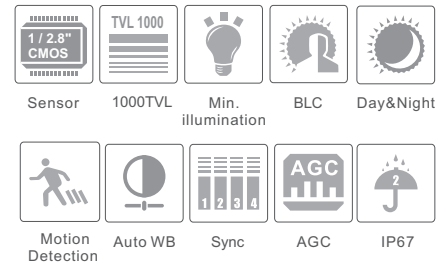

CAMERA

TD-7525AM3

2MP HD Starlight IR Dome Camera

- 1080P real time image, high definition, true color
- AHD / TVI / CVI standard and lossless video output
- Up to 1000 TVL resolution
- CMOS progressive scan, perfectly capture the moving object
- Support OSD menu
- High speed, long distance and real time transmission
- Auto color to B / W at low illumination
- Support ICR switch, true day / night
- Support noise reduction function
- 30 ~ 50m IR night view distance
- IP67
- Support COC
- Support 960H CVBS output

Tel: +86-755-36995888

Web site: <http://en.tvt.net.cn>

Fax: +86-755-33104777

E-mail: overseas@tvt.net.cn

SPECIFICATIONS

Model	TD-7525AM3
Specifications	
Camera	
Image Sensor	1 / 2.8 " CMOS
Resolution	2MP
Image Size	1920x1080
Video Output	AHD / TVI / CVI / CVBS
Image System	PAL / NTSC
Electronic Shutter	Auto; 1/25s~1/50000s(PAL); 1/30s~1/50000s(PAL)
IR Distance	30 ~ 50 m
Frame Rate	30fps(60Hz); 25fps(50Hz)
Min. Illumination	Color : 0.001 lux@F1.2, AGC ON; B/W : 0 lux with IR
Lens	2.8-12 mm
Lens Mount	D14
S / N Ratio	≥52dB (AGC OFF)
Ingress Protection	IP 67
Functions	
Function Control	OSD (COC Control)
Day & Night	ICR
WDR	Yes (120dB)
3D NR	Yes
Global Exposure	No
Central Exposure	No
AGC	Yes
Auto White Balance	Yes
BLC	Yes
LSC	Yes
HLC	Yes
Freeze	Yes
Mirror	Yes
Defog	No
Sharpness	Yes
Smart IR	Yes
Motion Detection	Yes
Privacy Mask	Yes
Image Setting	No
Defect Correction	Auto
Language	16 languages
Angle Adjustment	Pan: 0°~360°; Tilt: 0°~80°; Rotation: 0°~360°
Others	
Power Supply	DC12V (± 15%)
Power Consumption	IR OFF : < 1.5W; IR ON : <8.5W
Working Environment	- 30 °C ~ 50 °C, 10 % ~ 90 % (relative humidity)
Dimensions (mm)	Φ 111.5 x 99.6
Weight (net)	Approx.0.54KG