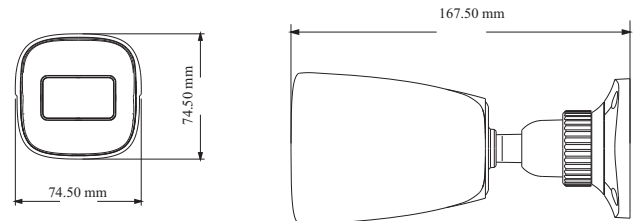

Others	
Power Supply	DC12V/PoE
Power Consumption	< 4.5W
Operating Environment	- 30 °C ~ 60 °C (-22°F~140°F); Humidity: less than 95 % (non-condensing)
Storage Environment	- 30 °C ~ 65 °C (-22°F~149°F), Humidity: less than 95 % (non-condensing)
Dimensions (mm)	167.5 × 74.5 × 74.5
Weight (net)	Approx. 0.38KG
Installation	Ceiling mounting; Wall mounting
Certificate	CE, FCC
Environmental Protection	Complies with Directive EU RoHS, WEEE(2012/19/EU) , directive 94/62/EC and REACH(EC1907/2006)

DIMENSIONS