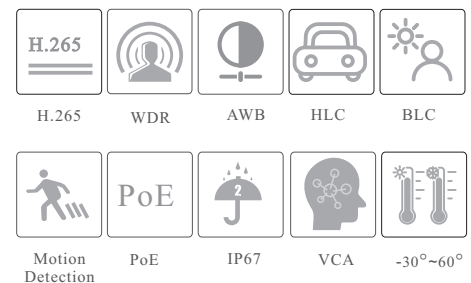

CAMERA

TD-9421S4

2MP IR Water-proof Bullet Network Camera

- H.265+ /H.265 /H.264+ / H.264/ MJPEG coding
- Max.resolution: 2MP (1920 × 1080)
- ICR auto switch, true day / night vision
- 3D DNR, WDR, HLC, BLC, smart IR, etc.
- ROI coding
- 20~30m IR night view distance
- Built-in micro SD card slot, up to 256GB
- DC12V/PoE power supply
- IP 67 ingress protection
- Support dual streams
- Support remote monitoring by smart phones& tablet PCs with iOS and Android OS
- Intelligent analytics