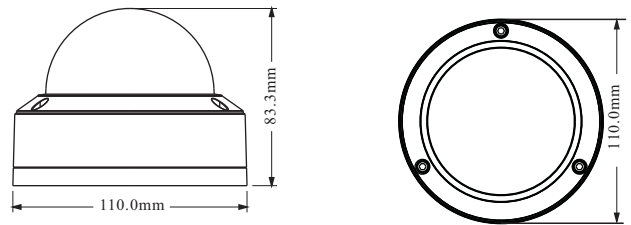

Others	
Power Supply	DC12V/PoE
Power Consumption	< 3.5W
Operating Environment	- 30 °C ~ 60 °C (-22°F~140°F); Humidity: less than 95 % (non-condensing)
Storage Environment	- 30 °C ~ 65°C (-22°F~149°F), Humidity: less than 95 % (non-condensing)
Dimensions (mm)	Ø 110× 83.3
Weight (net)	Approx. 0.5KG
Installation	Ceiling mounting (Wall mounting available with the junction box and bracket)
Certificate	CE, FCC
Environmental Protection	Complies with Directive EU RoHS, WEEE(2012/19/EU) , directive 94/62/EC and REACH(EC1907/2006)

DIMENSIONS