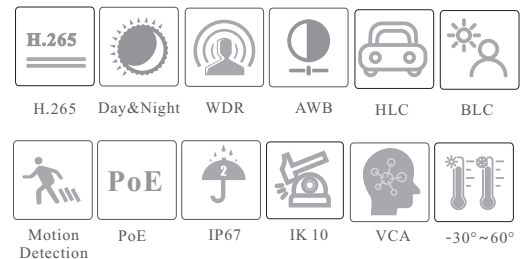

CAMERA

TD-9521S4

2MP IR Water-proof Dome Network Camera

- H.265+ / H.265 / H.264+ / H.264 / MJPEG coding
- Max. resolution: 2MP (1920 × 1080)
- ICR auto switch, true day / night vision
- 3D DNR, WDR, HLC, BLC, smart IR, etc.
- 20~30m IR night view distance
- Built-in micro SD card slot, up to 256GB
- 1CH audio input
- PoE power supply
- IP 67 & IK10 ingress protection
- Support dual streams
- Support remote monitoring by smart phones & tablet PCs with iOS and Android OS
- Intelligent analytics