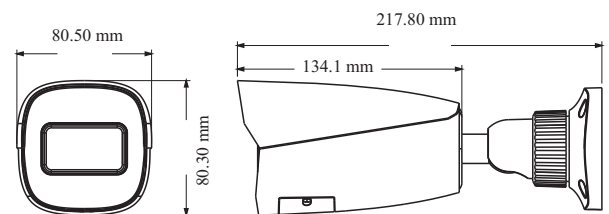

Smart Event	Video Exception (scene change, video blur and video cast detection), line crossing detection, region intrusion detection, abandoned/missing object detection
General Function	Watermark, IP address filtering, video mask, heartbeat, illegal login lock, corridor pattern
PoE	Yes
IR Distance	30 ~ 50 m
Ingress Protection	IP67
Others	
Power Supply	DC12V/PoE
Power Consumption	< 8.5W
Operating Environment	- 30 °C ~ 60 °C (-22°F~140°F);Humidity: less than 95 % (non-condensing)
Storage Environment	- 30 °C ~ 65°C (-22°F~149°F), Humidity: less than 95 % (non-condensing)
Dimensions (mm)	217.8 × 80.5 × 80.3
Weight (net)	Approx. 0.66KG
Installation	Ceiling mounting; Wall mounting
Certificate	CE, FCC
Environmental Protection	Complies with Directive EU RoHS, WEEE(2012/19/EU) , directive 94/62/EC and REACH(EC1907/2006)

DIMENSIONS