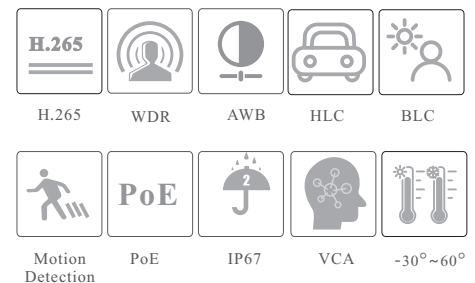

CAMERA

TD-9452S4

5MP IR Water-proof Bullet Network Camera

- H.265+ /H.265 /H.264+/H.264/MJPEG coding
- Max.resolution: 5MP (2880 × 1620)
- ICR auto switch, true day / night vision
- 3D DNR, WDR, HLC, BLC, smart IR, etc.
- ROI coding
- 30~50m IR night view distance
- Built-in micro SD card slot, up to 256GB
- DC12V/PoE power supply
- IP 67 ingress protection
- Support three streams
- Support remote monitoring by smart phones& tablet PCs with iOS and Android OS
- Intelligent analytics