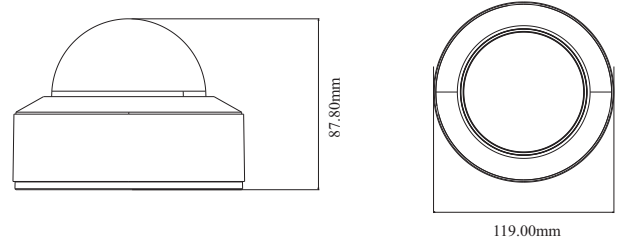

Video Output	No
Audio	1CH audio input; 1CH built-in MIC
Storage	Built-in micro SD card slot, up to 256GB
Reset	Yes
Others	
Power Supply	DC12V/PoE
Power Consumption	< 6W
Operating Environment	- 30 °C ~ 60 °C (-22°F~140°F);Humidity: less than 95 % (non-condensing)
Storage Environment	- 30 °C ~ 65°C (-22°F~149°F), Humidity: less than 95 % (non-condensing)
Dimensions (mm)	Ø 119 × 87.8
Weight (net)	Approx. 0.64KG
Installation	Ceiling mounting (Wall mounting available with the junction box and bracket)
Certificate	CE, FCC
Environmental Protection	Complies with Directive EU RoHS, WEEE(2012/19/EU) , directive 94/62/EC and REACH(EC1907/2006)

DIMENSIONS