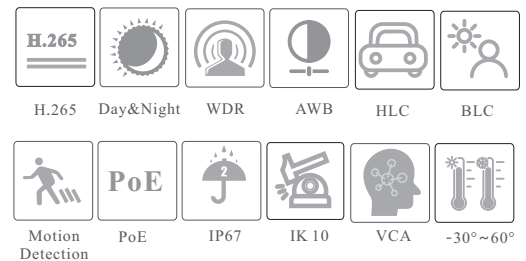

CAMERA

TD-9551S4

5MP IR Water-proof Dome
Network Camera

- H.265+ /H.265 /H.264+/H.264/MJPEG coding
- Max.resolution: 5MP (2880 × 1620)
- ICR auto switch, true day / night vision
- 3D DNR, WDR, HLC, BLC, smart IR, etc.
- ROI coding
- 20~30m IR night view distance
- Built-in micro SD card slot, up to 256GB
- DC12V/PoE power supply
- IP 67 & IK 10 ingress protection
- Support three streams
- Support remote monitoring by smart phones& tablet PCs with iOS and Android OS
- Intelligent analytics