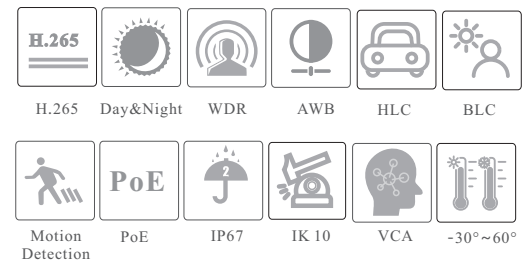

CAMERA

TD-9553S4

5MP IR Water-proof Dome Network Camera

- H.265+ /H.265 /H.264+/H.264/MJPEG coding
- Max.resolution: 5MP (2880 × 1620)
- ICR auto switch, true day / night vision
- 3D DNR, WDR, HLC, BLC, smart IR, etc.
- ROI coding
- 30~50m IR night view distance
- Built-in micro SD card slot, up to 256GB
- DC12V/PoE power supply
- IP 67 & IK10 ingress protection
- Support three streams
- Support remote monitoring by smart phones& tablet PCs with iOS and Android OS
- Intelligent analytics