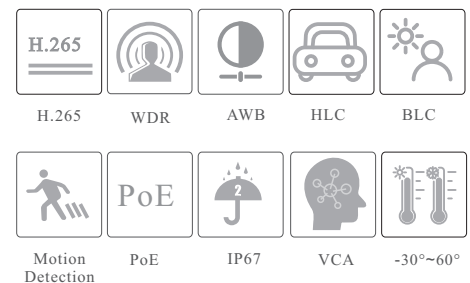

CAMERA

TD-9555S4

5MP IR Water-proof Turret Network Camera

- H.265+ /H.265 /H.264+/H.264/MJPEG coding
- Max.resolution: 5MP (2880 × 1620)
- ICR auto switch, true day / night vision
- 3D DNR, WDR, HLC, BLC, smart IR, etc.
- ROI coding
- 30~50m IR night view distance
- Built-in micro SD card slot, up to 256GB
- DC12V/PoE power supply
- IP 67 ingress protection
- Support three streams
- Support remote monitoring by smart phones& tablet PCs with iOS and Android OS
- Intelligent analytics