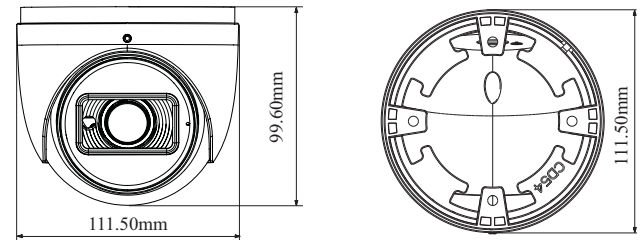

Video Output	No
Audio	1CH audio input; 1CH built-in MIC
Storage	Built-in micro SD card slot, up to 256GB
Reset	Yes
Others	
Power Supply	DC12V/PoE
Power Consumption	< 8.5W
Operating Environment	- 30 °C ~ 60 °C (-22°F~140°F);Humidity: less than 95 % (non-condensing)
Storage Environment	- 30 °C ~ 65°C (-22°F~149°F), Humidity: less than 95 % (non-condensing)
Dimensions (mm)	Ø 111.5 × 99.6
Weight (net)	Approx. 0.65KG
Installation	Ceiling mounting; Wall mounting
Certificate	CE, FCC
Environmental Protection	Complies with Directive EU RoHS, WEEE(2012/19/EU) , directive 94/62/EC and REACH(EC1907/2006)

DIMENSIONS