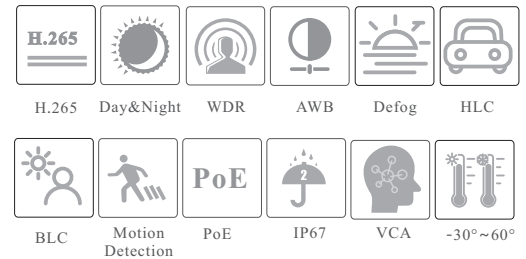

CAMERA

TD-9483S3B

8MP HD Bullet Network Camera

- H.265+/H.265/H.264+/H.264/MJPEG coding
- Max.resolution: 8MP (3840 × 2160)
- ICR auto switch, true day / night vision
- 3D DNR, true WDR, HLC, BLC, smart IR and ROI coding
- 50~70m IR night view distance; Motorized zoom lens
- 1CH audio input; 1CH audio output
- Built-in micro SD card slot, up to 256GB
- DC12V/PoE power supply
- Support three streams
- IP 67
- Support mobile surveillance by smart phones with iOS and Android OS
- Intelligent analytics