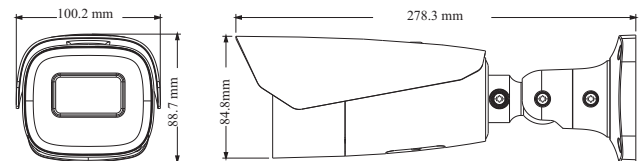

General function	Watermark, IP address filtering, video mask, heartbeat, password protection, corridor pattern, etc.
IR Distance	50~70m
Protection Grade	IP 67
PoE	Yes (IEEE802.3af)
Others	
Power Supply	DC12V/PoE
Power Consumption	< 10.5W
Storage Conditions	- 30 °C ~ 65°C (-22°F~149°F), Humidity: less than 95 % (non-condensing)
Operating Conditions	- 30 °C ~ 60 °C (-22°F~140°F), Humidity: less than 95 % (non-condensing)
Dimensions (mm)	278.3 × 100.2 × 88.7
Weight (net)	Approx. 1.1KG
Installation	Ceiling mounting; Wall mounting
Certificate	CE, FCC
Environmental Protection	Complies with Directive EU RoHS, WEEE(2012/19/EU), directive 94/62/EC and REACH(EC1907/2006)

DIMENSIONS