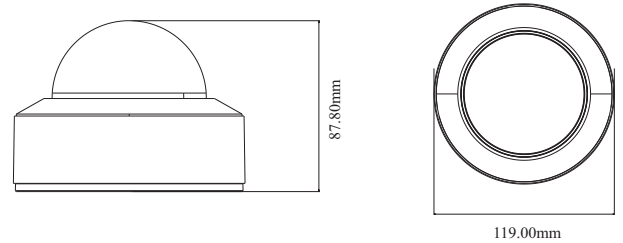

Others	
Power Supply	DC12V/PoE
Power Consumption	< 4.5W
Operating Environment	- 30 °C ~ 60 °C (-22°F~140°F); Humidity: less than 95 % (non-condensing)
Storage Environment	- 30 °C ~ 65°C (-22°F~149°F), Humidity: less than 95 % (non-condensing)
Dimensions (mm)	Ø 119 × 87.8
Weight (net)	Approx. 0.64KG
Installation	Ceiling mounting (Wall mounting available with the junction box and bracket)
Certificate	CE, FCC
Environmental Protection	Complies with Directive EU RoHS, WEEE(2012/19/EU) , directive 94/62/EC and REACH(EC1907/2006)

DIMENSIONS