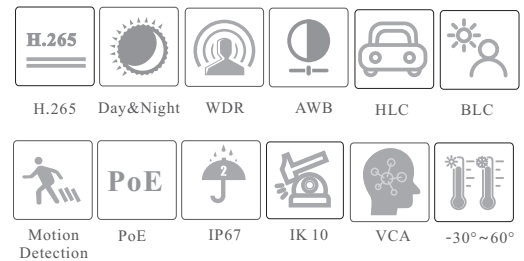

CAMERA

TD-9541S4

4MP IR Water-proof Dome Network Camera

- H.264+/H.264/MJPEG coding
- Max.resolution: 4MP (2560 × 1440)
- ICR auto switch, true day / night vision
- 3D DNR, WDR, HLC, BLC, smart IR, etc.
- 20~30m IR night view distance
- Built-in micro SD card slot, up to 256GB
- 1CH built-in MIC; 1CH audio input
- DC12V/PoE power supply
- IP 67 & IK10 ingress protection
- Support three streams
- Support remote monitoring by smart phones& tablet PCs with iOS and Android OS
- Intelligent analytics