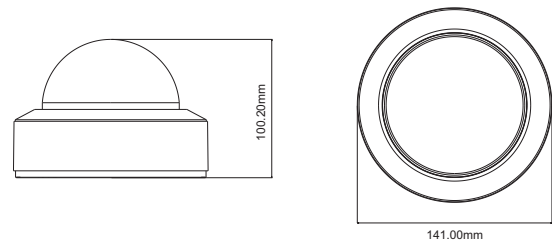

Others	
Power Supply	DC12V/PoE
Power Consumption	< 10.5W
Operating Environment	- 30 °C ~ 60 °C (-22°F~140°F) Humidity: less than 95 % (non-condensing)
Dimensions (mm)	Φ 141 × 100.2
Weight (net)	Approx. 0.91KG
Installation	Ceiling mounting; Wall mounting
Certificate	CE, FCC
Environmental Protection	Complies with Directive EU RoHS, WEEE(2012/19/EU) , directive 94/62/EC and REACH(EC1907/2006)

DIMENSIONS