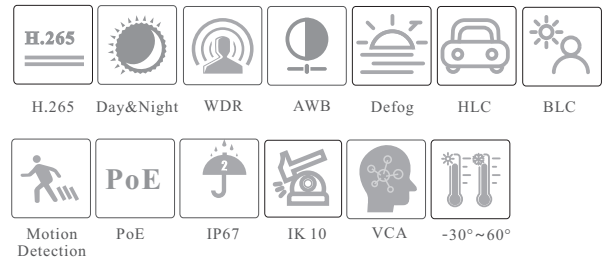

CAMERA

TD-9583S3B

8MP HD Dome Network Camera

- H.265+/H.265/H.264+/H.264/MJPEG coding
- Max.resolution: 8MP (3840 × 2160)
- ICR auto switch, true day / night vision
- 3D DNR, true WDR, HLC, BLC, smart IR and ROI coding
- Lens distortion correction supported
- 30~50m IR night view distance; Motorized zoom lens
- 1CH audio input; 1CH audio output; 1CH built-in MIC
- Built-in micro SD card slot, up to 256GB
- DC12V/PoE power supply
- Support three streams
- IP 67&IK10
- Support mobile surveillance by smart phones with iOS and Android OS
- Intelligent analytics