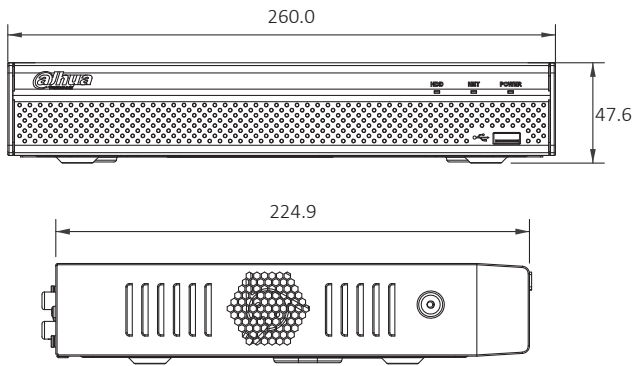

Dimensions (mm)