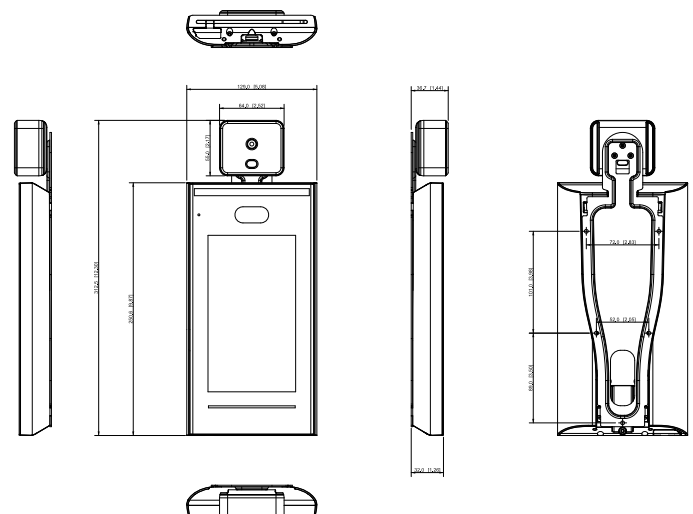

## Port

RS-485	1
RS-232	1
Wiegand	1 (input or output)
USB	2 USB2.0 port
Ethernet	1 1000M Ethernet Port 1 10M/100M Ethernet Port
Alarm Input	2 (Switch quantity)
Alarm Output	2 (Relay)
Alarm Linkage	Yes
Exit Button	1
Door Status Detection	1
Lock Control	1

## General

Power Supply	Provided
Power Supply Mode	DC 12V 2A
Power Consumption	≤24W
Product Dimensions	312.5 mm × 129.0 mm × 36.7 mm (12.30" × 5.08" × 1.44")
Packaging Dimensions	Controller packing: 380 mm × 235 mm × 124 mm (14.96" × 9.25" × 4.88") Protective case: 494 mm × 402 mm × 275 mm (19.45" × 15.83" × 10.83")
Working Temperature	Thermometer disabled: -10°C to +55°C (+14°F to +131°F) Thermometer enabled: +15°C to +30°C (+59°F to +86°F)
Working Humidity	0%RH–90%RH (non-condensing)
Working Environment	Indoor
Gross Weight	2.2 kg (4.85 lb)
Installation	Wall mounted
Certifications	CE/FCC

## Dimensions (mm[inch])

Application