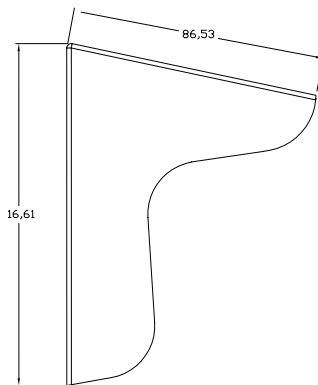

## FEATURES

- Metal protection Covers for Double and Single MINI range readers.
- A304 brushed steel
- Compulsory cover for biometric MINI range for outside use.

## DIMENSIONS

MCD-MINI

MC-MINI

All product specifications are subject to change without notice.

MC-MINI & MCD-MINI DS EN Ver1