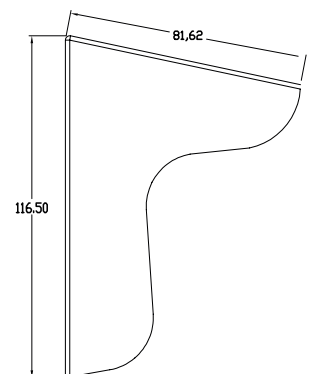

## FEATURES

- Metal protection Covers for Double and Single MINI range readers.
- A304 brushed steel
- Compulsory cover for biometric MINI range for outside use.

## DIMENSIONS

MCD-MINI

MC-MINI

All product specifications are subject to change without notice.

MC-MINI & MCD-MINI DS EN Ver1