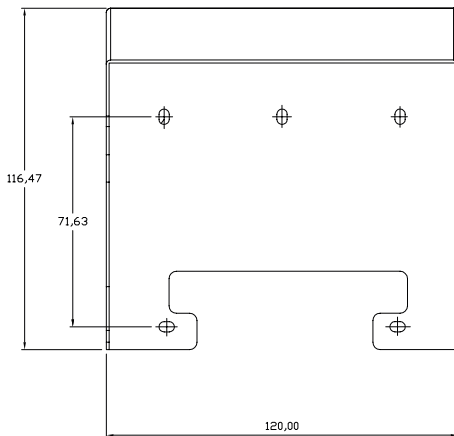

## FEATURES

- Metal protection Covers for Double and Single MINI range readers.
- A304 brushed steel
- Compulsory cover for biometric MINI range for outside use.

## DIMENSIONS

MCD-MINI

MC-MINI

All product specifications are subject to change without notice.

MC-MINI & MCD-MINI DS EN Ver1