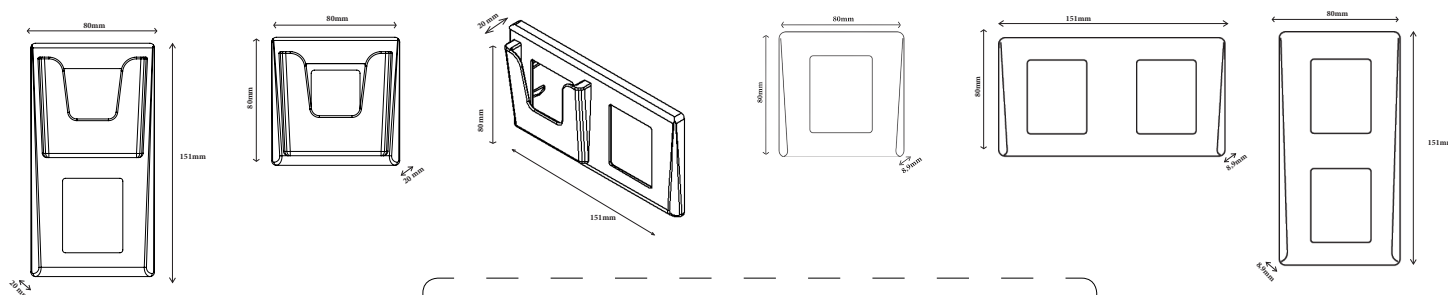

DINFP FRAMES

DIN HOTEL RANGE

FEATURES

- **Material:** ABS
- **Colors:** Silver, charcoal and white
- **Clips:** *Single version:* mask coming with 2 metal clips
Double version: mask coming with 4 metal clips
- **6 Models:** Single, vertical double and horizontal double combined with/without energy saver holder

DIMENSIONS AND MOUNTINGS

Example of mounting with single frame. Easy to install in a standard electrical ganbox.

REFERENCES PER COLOUR AND MODEL

	Silver	Charcoal	White		Silver	Charcoal	White
	DINFPS-ES	DINFPC-ES	DINFPW-ES		DINFPS	DINFPC	DINFPW
	DINF2HS-ES	DINF2HC-ES	DINF2HW-ES		DINF2HS	DINF2HC	DINF2HW
	DINF2VS-ES	DINF2VC-ES	DINF2VW-ES		DINF2VS	DINF2VC	DINF2VW

MASKS

80 x 80 x 20 mm

80 x 80 x 9 mm

151 x 80 x 20 mm

151 x 80 x 9 mm

80 x 151 x 20 mm

80 x 151 x 9 mm

ELECTRONICS