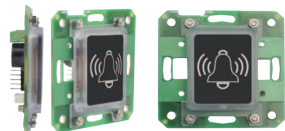

DIMENSIONS AND MOUNTINGS

Example of mounting with single frame. Easy to install in a standard electrical ganbox.

REFERENCES PER COLOUR AND MODEL

	Silver	Charcoal	White		Silver	Charcoal	White
	DINFPS-ES	DINFPC-ES	DINFPW-ES		DINFPS	DINFPC	DINFPW
	DINF2HS-ES	DINF2HC-ES	DINF2HW-ES		DINF2HS	DINF2HC	DINF2HW
	DINF2VS-ES	DINF2VC-ES	DINF2VW-ES		DINF2VS	DINF2VC	DINF2VW

▲ CREATE YOUR OWN COMBINATION OF HOUSING AND ELECTRONICS

- ▲ Simple or double technology.
- ▲ Network or standalone.
- ▲ 3 different colours by default. More colours under request.
- ▲ With and without Energy Saver.
- ▲ Vertical and horizontal frames.
- ▲ **Easy mounting:** Easy installation fitted in standard electrical gang boxes

MASKS

80 x 80 x 20 mm

80 x 80 x 9 mm

151 x 80 x 20 mm

151 x 80 x 9 mm

80 x 151 x 20 mm

80 x 151 x 9 mm

ELECTRONICS

DINES-E

DINDB-E

DINMTPX-MF-SA-E

DINDC-E

+

=

DINES

DINDB