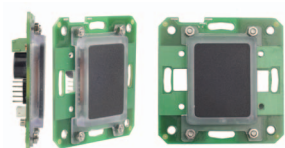

DIMENSIONS AND MOUNTINGS

Example of mounting with single frame. Easy to install in a standard electrical ganbox.

REFERENCES PER COLOUR AND MODEL

	Silver	Charcoal	White		Silver	Charcoal	White
	DINFPS-ES	DINFPC-ES	DINFPW-ES		DINFPS	DINFPC	DINFPW
	DINF2HS-ES	DINF2HC-ES	DINF2HW-ES		DINF2HS	DINF2HC	DINF2HW
	DINF2VS-ES	DINF2VC-ES	DINF2VW-ES		DINF2VS	DINF2VC	DINF2VW

▲ CREATE YOUR OWN COMBINATION OF HOUSING AND ELECTRONICS

- ▲ Simple or double technology.
- ▲ Network or standalone.
- ▲ 3 different colours by default. More colours under request.
- ▲ With and without Energy Saver.
- ▲ Vertical and horizontal frames.
- ▲ **Easy mounting:** Easy installation fitted in standard electrical gang boxes

MASKS

80 x 80 x 20 mm

80 x 80 x 9 mm

151 x 80 x 20 mm

151 x 80 x 9 mm

80 x 151 x 20 mm

80 x 151 x 9 mm

ELECTRONICS

DINES-E

DINDB-E

DINMTPX-MF-SA-E

DINDC-E

+

=

DINES

DINDB