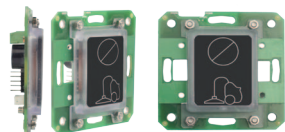

DIMENSIONS AND MOUNTINGS

Example of mounting with single frame. Easy to install in a standard electrical ganbox.

REFERENCES PER COLOUR AND MODEL

	Silver	Charcoal	White		Silver	Charcoal	White
	DINFPS-ES	DINFPC-ES	DINFPW-ES		DINFPS	DINFPC	DINFPW
	DINF2HS-ES	DINF2HC-ES	DINF2HW-ES		DINF2HS	DINF2HC	DINF2HW
	DINF2VS-ES	DINF2VC-ES	DINF2VW-ES		DINF2VS	DINF2VC	DINF2VW

▲ CREATE YOUR OWN COMBINATION OF HOUSING AND ELECTRONICS

- ▲ Simple or double technology.
- ▲ Network or standalone.
- ▲ 3 different colours by default. More colours under request.
- ▲ With and without Energy Saver.
- ▲ Vertical and horizontal frames.
- ▲ **Easy mounting:** Easy installation fitted in standard electrical gang boxes

MASKS

80 x 80 x 20 mm

80 x 80 x 9 mm

151 x 80 x 20 mm

151 x 80 x 9 mm

80 x 151 x 20 mm

80 x 151 x 9 mm

ELECTRONICS

DINES-E

DINDB-E

DINMTPX-MF-SA-E

DINDC-E

+

=

DINES

DINDB