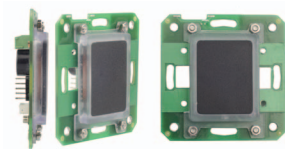

DIMENSIONS AND MOUNTINGS

Example of mounting with single frame. Easy to install in a standard electrical ganbox.

REFERENCES PER COLOUR AND MODEL

	Silver	Charcoal	White		Silver	Charcoal	White
	DINFPS-ES	DINFPC-ES	DINFPW-ES		DINFPS	DINFPC	DINFPW
	DINF2HS-ES	DINF2HC-ES	DINF2HW-ES		DINF2HS	DINF2HC	DINF2HW
	DINF2VS-ES	DINF2VC-ES	DINF2VW-ES		DINF2VS	DINF2VC	DINF2VW

▲ CREATE YOUR OWN COMBINATION OF HOUSING AND ELECTRONICS

- ▲ Simple or double technology.
- ▲ Network or standalone.
- ▲ 3 different colours by default. More colours under request.
- ▲ With and without Energy Saver.
- ▲ Vertical and horizontal frames.
- ▲ **Easy mounting:** Easy installation fitted in standard electrical gang boxes

MASKS

80 x 80 x 20 mm

80 x 80 x 9 mm

151 x 80 x 20 mm

151 x 80 x 9 mm

80 x 151 x 20 mm

80 x 151 x 9 mm

ELECTRONICS

DINES-E

DINDB-E

DINMTPX-MF-SA-E

DINDC-E

+

=

DINES

DINDB