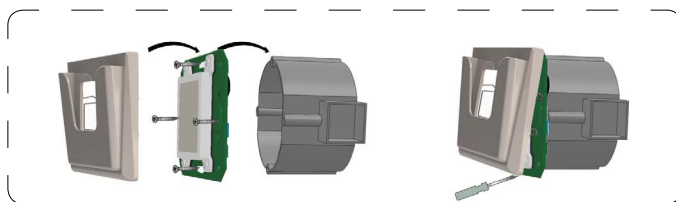

DINFP FRAMES

DIN HOTEL RANGE

FEATURES

- **Material:** ABS
- **Colors:** Silver, charcoal and white
- **Clips:** *Single version:* mask coming with 2 metal clips
Double version: mask coming with 4 metal clips
- **6 Models:** Single, vertical double and horizontal double combined with/without energy saver holder

DIMENSIONS AND MOUNTINGS

Example of mounting with single frame. Easy to install in a standard electrical ganbox.

REFERENCES PER COLOUR AND MODEL

	Silver	Charcoal	White		Silver	Charcoal	White
	DINFPS-ES	DINFPC-ES	DINFPW-ES		DINFPS	DINFPC	DINFPW
	DINF2HS-ES	DINF2HC-ES	DINF2HW-ES		DINF2HS	DINF2HC	DINF2HW
	DINF2VS-ES	DINF2VC-ES	DINF2VW-ES		DINF2VS	DINF2VC	DINF2VW

▲ CREATE YOUR OWN COMBINATION OF HOUSING AND ELECTRONICS

- ▲ Simple or double technology.
- ▲ Network or standalone.
- ▲ 3 different colours by default. More colours under request.
- ▲ With and without Energy Saver.
- ▲ Vertical and horizontal frames.
- ▲ **Easy mounting:** Easy installation fitted in standard electrical gang boxes