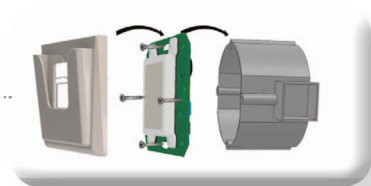

DIMENSIONS AND MOUNTINGS

Example of mounting with single frame. Easy to install in a standard electrical ganbox.

REFERENCES PER COLOUR AND MODEL

	Silver	Charcoal	White		Silver	Charcoal	White
	DINFPS-ES	DINFPC-ES	DINFPW-ES		DINFPS	DINFPC	DINFPW
	DINF2HS-ES	DINF2HC-ES	DINF2HW-ES		DINF2HS	DINF2HC	DINF2HW
	DINF2VS-ES	DINF2VC-ES	DINF2VW-ES		DINF2VS	DINF2VC	DINF2VW

▲ CREATE YOUR OWN COMBINATION OF HOUSING AND ELECTRONICS

- ▲ Simple or double technology.
- ▲ Network or standalone.
- ▲ 3 different colours by default. More colours under request.
- ▲ With and without Energy Saver.
- ▲ Vertical and horizontal frames.
- ▲ **Easy mounting:** Easy installation fitted in standard electrical gang boxes

MASKS

80 x 80 x 20 mm

80 x 80 x 9 mm

151 x 80 x 20 mm

151 x 80 x 9 mm

80 x 151 x 20 mm

80 x 151 x 9 mm

ELECTRONICS