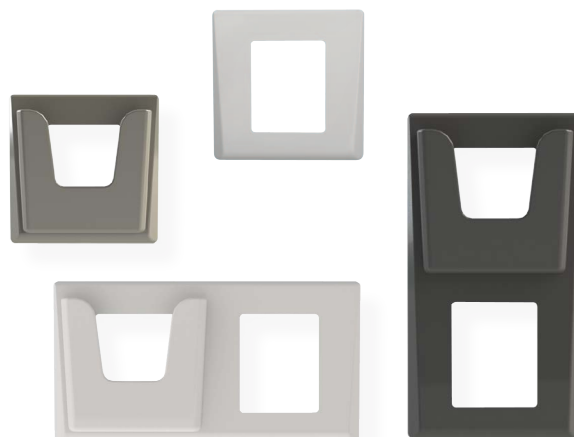

DINFP FRAMES

DIN HOTEL RANGE

FEATURES

- **Material:** ABS
- **Colors:** Silver, charcoal and white
- **Clips:** *Single version:* mask coming with 2 metal clips
Double version: mask coming with 4 metal clips
- **6 Models:** Single, vertical double and horizontal double combined with/without energy saver holder

DIMENSIONS AND MOUNTINGS

Example of mounting with single frame. Easy to install in a standard electrical ganbox.

REFERENCES PER COLOUR AND MODEL

	Silver	Charcoal	White		Silver	Charcoal	White
	DINFPS-ES	DINFPC-ES	DINFPW-ES		DINFPS	DINFPC	DINFPW
	DINF2HS-ES	DINF2HC-ES	DINF2HW-ES		DINF2HS	DINF2HC	DINF2HW
	DINF2VS-ES	DINF2VC-ES	DINF2VW-ES		DINF2VS	DINF2VC	DINF2VW

▲ CREATE YOUR OWN COMBINATION OF HOUSING AND ELECTRONICS

- ▲ Simple or double technology.
- ▲ Network or standalone.
- ▲ 3 different colours by default. More colours under request.
- ▲ With and without Energy Saver.
- ▲ Vertical and horizontal frames.
- ▲ **Easy mounting:** Easy installation fitted in standard electrical gang boxes