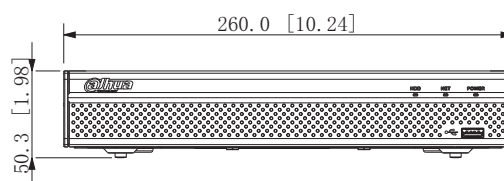

Alarm

General Alarm	Motion detection; privacy masking; video loss; PIR alarm
Anomaly Alarm	Camera offline; storage error; disk full; IP conflict; MAC conflict; login lock; cyber security exception
Intelligent Alarm	Perimeter protection; SMD Plus
Alarm Linkage	Recording; snapshot; buzzer; log; preset; email; tour

Port

Audio Input	1
Audio Output	1
HDD Interface	1 SATA port, up to 16 TB. The maximum HDD capacity varies with environment temperature
USB	1 front USB 2.0 port, 1 rear USB 2.0 port
HDMI	1
VGA	1
Network Port	1 × RJ-45, 10/100 Mbps self-adaptive Ethernet port
PoE Port	4 × PoE ports, 10/100 Mbps

General

Power Supply	48/53 VDC, 1.25/1.13 A
Power Consumption	Total output of NVR is ≤ 10 W (without HDD) Total output power of PoE is 36 W, the maximum output power of a single port is 25.5 W
Net Weight	0.85 kg (1.87 lb)
Gross Weight	1.75 kg (3.86 lb)
Product Dimensions	260 mm × 232.7 mm × 47.6 mm (10.24" × 9.16" × 1.87") (W × L × H)
Packaging Dimensions	117 mm × 373 mm × 307 mm (4.61" × 14.69" × 12.09") (W × L × H)
Operating Temperature	-10 °C to +55 °C (14 °F to +131 °F)
Operating Humidity	10%–93% (RH)
Installation	Rack or desktop

Certifications

CE: EN62368-1; EN55032; EN55024; EN55035; EN61000-3-2; EN61000-3-3; EN50130-4
FCC: Part 15 Subpart B

Dimensions (mm[inch])

Panels