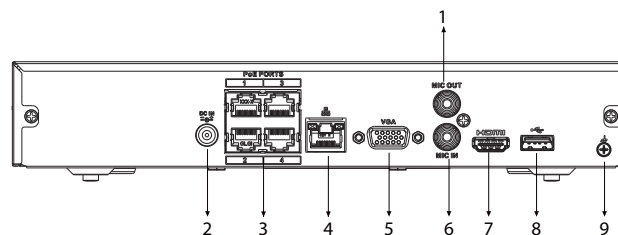

Port

Audio Input	1
Audio Output	1
HDD Interface	1 SATA port, up to 16 TB. The maximum HDD capacity varies with environment temperature
USB	1 front USB 2.0 port, 1 rear USB 2.0 port
HDMI	1
VGA	1
Network Port	1 × RJ-45, 10/100 Mbps self-adaptive Ethernet port
PoE Port	4 × PoE ports, 10/100 Mbps

General

Power Supply	48/53 VDC, 1.25/1.13 A
Power Consumption	Total output of NVR is ≤ 10 W (without HDD) Total output power of PoE is 36 W, the maximum output power of a single port is 25.5 W
Net Weight	0.85 kg (1.87 lb)
Gross Weight	1.75 kg (3.86 lb)
Product Dimensions	260 mm × 232.7 mm × 47.6 mm (10.24" × 9.16" × 1.87") (W × L × H)
Packaging Dimensions	117 mm × 373 mm × 307 mm (4.61" × 14.69" × 12.09") (W × L × H)
Operating Temperature	-10 °C to +55 °C (14 °F to +131 °F)
Operating Humidity	10%–93% (RH)
Installation	Rack or desktop

Certifications

CE: EN62368-1; EN55032; EN55024; EN55035; EN61000-3-2; EN61000-3-3; EN50130-4
FCC: Part 15 Subpart B

Dimensions (mm[inch])

Panels

- | | |
|----------------------------|---------------------------|
| 1 AUDIO OUT, RCA Connector | 2 Power Input |
| 3 PoE Ports | 4 Network Port |
| 5 VGA Port | 6 AUDIO IN, RCA Connector |
| 7 HDMI Port | 8 USB Port |
| 9 Ground | |