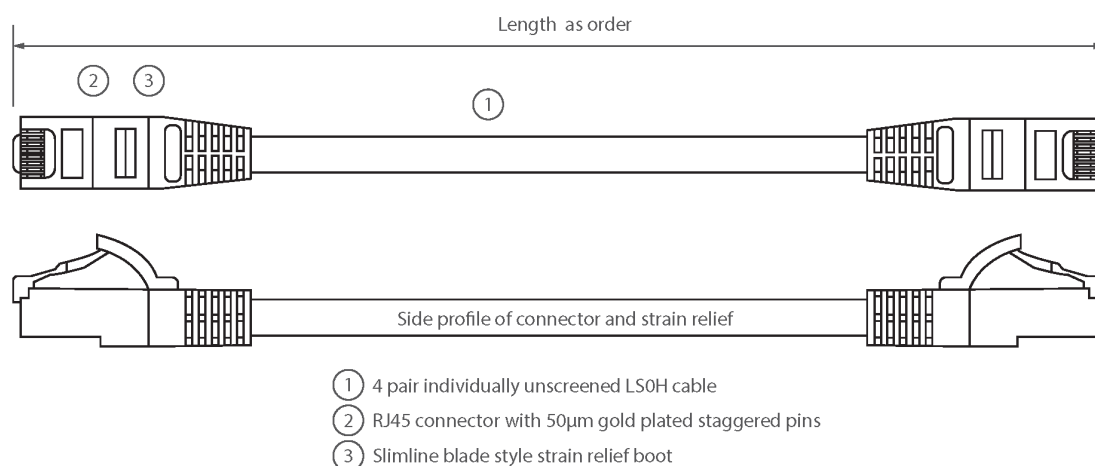

✕ Blade style 'slimline' moulded strain relief boot with clip protector

✕ LS0H outer sheath

Product Overview

Excel Category 6 U/UTP patch leads are manufactured and tested to ISO 11801, EN 50173 & TIA/EIA 568 requirements for patch cord assemblies and provide optimum performance levels for structured cabling installations.

Product Specifications

Feature	Values
Cable type	U/UTP
Category	6
Length	0.5 m
Type of connector connection 1	RJ45 8(8)
Type of connector connection 2	RJ45 8(8)
Outer sheath colour	Grey
Strain relief boot	Moulded-on
Strain relief boot colour	Grey
Cable construction	1x4
AWG-size	24
Pin assignment	1:1

Excel Category 6 Patch Lead U/UTP Unshielded LS0H Blade Booted 0.5m - Grey

Item Code: 100-395

excel
without compromise.

Product drawing

Standards

Applicable standard	Detail
ISO/IEC 11801-1:2017	Information technology - Generic cabling for customer premises: Part 1 General Requirements
EN 50173-1:2011	Information technology. Generic cabling systems - General requirements
ANSI/TIA 568-2.D	Balanced Twisted-Pair Telecommunications Cabling and Components Standards
IEC 61156-5:2009+AMD1:2012 CSV	Multicore and symmetrical pair/quad cables for digital communications - Part 5: Symmetrical pair/quad cables with transmission characteristics up to 1 000 MHz - Horizontal floor wiring - Sectional specification
IEC 60332-1-2:2004	Tests on electric and optical fibre cables under fire conditions. Test for vertical flame propagation for a single insulated wire or cable. Procedure for 1 kW pre-mixed flame
IEC 61034-2:2005+A1:2013	Measurement of smoke density of cables burning under defined conditions - Part 2: Test procedure and requirements
RoHS	Restriction of Hazardous Substances - Compliant