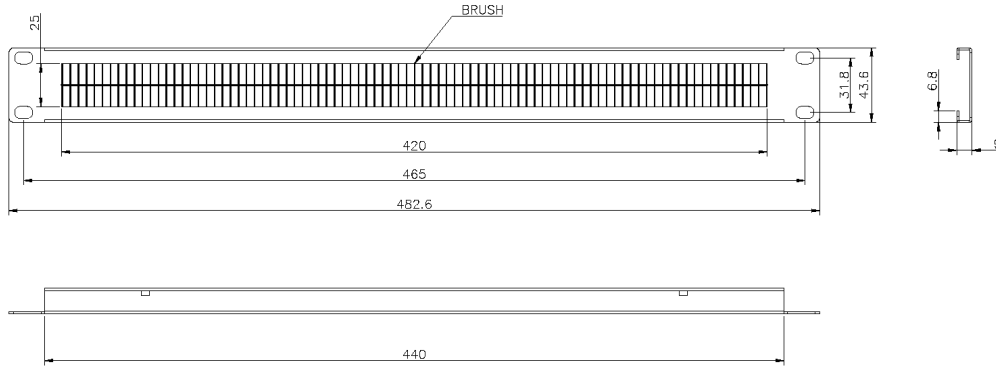

Item Code: 100-595

Product drawing (100-595)