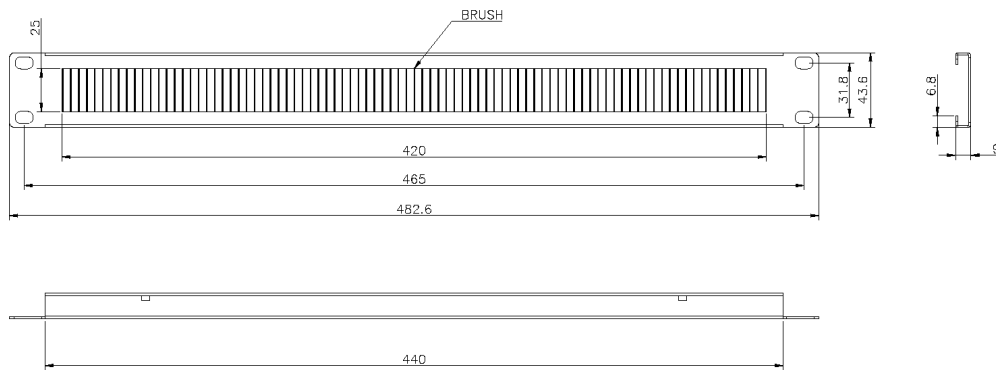

Excel 1U Double Brush Strip - Middle Split - Black

Item Code: 100-595

excel
without compromise.

✕ Split brushes top to bottom

✕ 50/50 brush split top and bottom

✕ Enhances appearance

✕ 25 Year system warranty

Product Specifications

| Feature | Values |
|-------------------------------|---------------------------------------|
| Model | Double brush strip-middle split black |
| Material | Metal |
| Suitable for 19 inch mounting | Yes |
| Number of rack units (RU) | 1 |

Item Code: 100-595

Product drawing (100-595)

Product drawing (100-599)

Product drawing (100-610)

Standards

| Applicable standard | Detail |
|---------------------|--|
| RoHS | Compliant to the Restriction of Hazardous Substances |
| WFD | Compliant to Waste Framework Directive |
| SCIP | Compliant - Does Not Contain Substances of Concern in Products |

Part Number Table

| Part Number | Description |
|-------------|--|
| 100-595 | Excel 1U Double Brush Strip - Middle Split - Black |
| 100-599 | Excel 1U Brush Strip - Black |
| 100-610 | Excel 1U Letterbox Plate - Black |