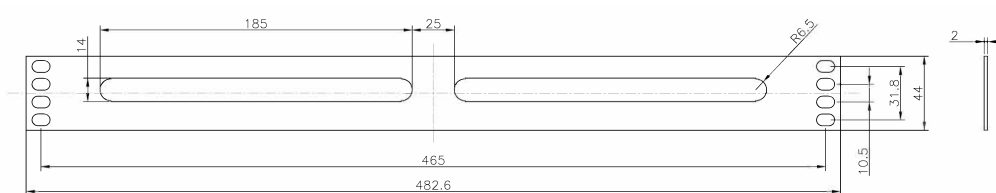

Excel 1U Double Brush Strip - Middle Split - Black

Item Code: 100-595

excel
without compromise.

✕ Split brushes top to bottom

✕ 50/50 brush split top and bottom

✕ Enhances appearance

✕ 25 Year system warranty

Product Specifications

| Feature | Values |
|-------------------------------|---------------------------------------|
| Model | Double brush strip-middle split black |
| Material | Metal |
| Suitable for 19 inch mounting | Yes |
| Number of rack units (RU) | 1 |

Item Code: 100-595

Product drawing (100-595)

Product drawing (100-599)

Product drawing (100-610)

Standards

| Applicable standard | Detail |
|---------------------|--|
| RoHS | Compliant to the Restriction of Hazardous Substances |
| WFD | Compliant to Waste Framework Directive |
| SCIP | Compliant - Does Not Contain Substances of Concern in Products |

Part Number Table

| Part Number | Description |
|-------------|--|
| 100-595 | Excel 1U Double Brush Strip - Middle Split - Black |
| 100-599 | Excel 1U Brush Strip - Black |
| 100-610 | Excel 1U Letterbox Plate - Black |