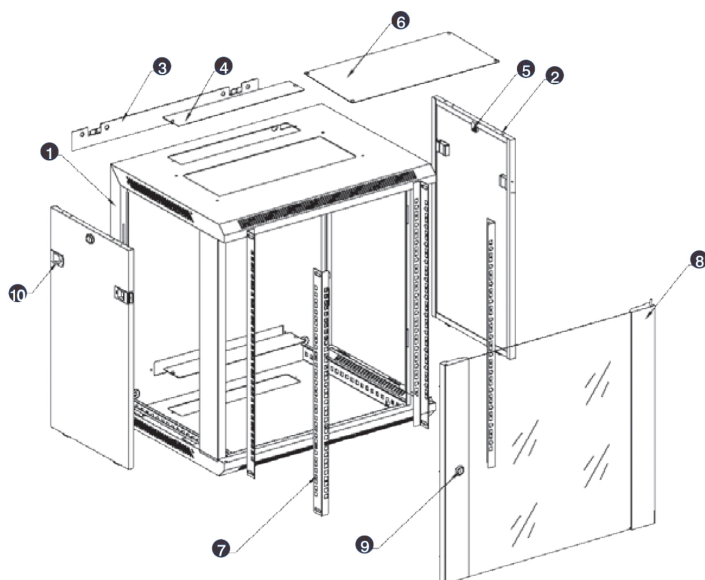

- Lockable, quick release side panels, for maximum access into cabinet

- Cable entry cut out in top and base

- Angled vented roof

- Adjustable 19" mounting profiles

Armarios de montaje mural, 18U alta, 600mm de profundidad, negro

Número de referencia: WB18.6SGB

Vista despiezada

- ① Frame
- ② Side panel
- ③ Mounting panel
- ④ Cable entry cover, removeable
- ⑤ Side key lock
- ⑥ Fan cover, removeable
- ⑦ Mounting profile
- ⑧ Front door
- ⑨ Front door key lock
- ⑩ Slam latch lock