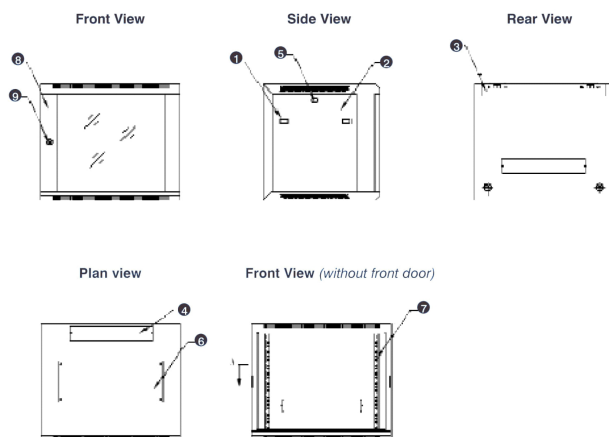

Armarios de montaje mural, 18U alta, 600mm de profundidad, negro

Número de referencia: WB18.6SGB

excel
without compromise.

Imágenes del producto

- Aesthetically pleasing design with framed glass front door

- Lockable, quick release side panels, for maximum access into cabinet

- Cable entry cut out in top and base

- Angled vented roof

- Adjustable 19" mounting profiles

Armarios de montaje mural, 18U alta, 600mm de profundidad, negro

Número de referencia: WB18.6SGB

Vista despiezada

- ① Frame
- ② Side panel
- ③ Mounting panel
- ④ Cable entry cover, removeable
- ⑤ Side key lock
- ⑥ Fan cover, removeable
- ⑦ Mounting profile
- ⑧ Front door
- ⑨ Front door key lock
- ⑩ Slam latch lock