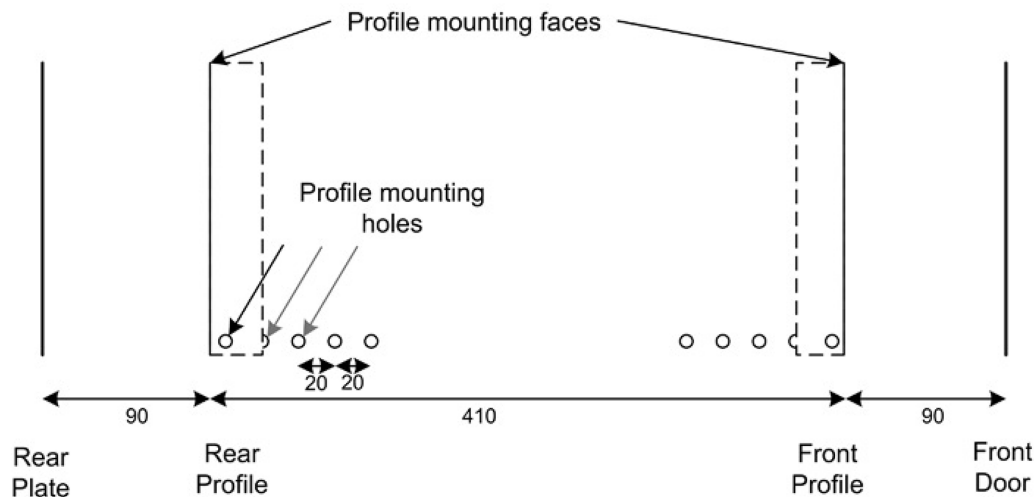

Environ WR600 Wall Rack 6U x 600 mm Wide x 600 mm Deep - Black

Item Code: WB6.6SGB

Product drawings

All dimensions in mm

Part Number Table

Part Number	Description
WB12.6SG	Environ WR600 Wall Rack 12U x 600 mm Wide x 600 mm Deep - Grey
WB12.6SGB	Environ WR600 Wall Rack 12U x 600 mm Wide x 600 mm Deep - Black
WB15.6SG	Environ WR600 Wall Rack 15U x 600 mm Wide x 600 mm Deep - Grey
WB15.6SGB	Environ WR600 Wall Rack 15U x 600 mm Wide x 600 mm Deep - Black
WB18.6SG	Environ WR600 Wall Rack 18U x 600 mm Wide x 600 mm Deep - Grey
WB18.6SGB	Environ WR600 Wall Rack 18U x 600 mm Wide x 600 mm Deep - Black
WB21.6SG	Environ WR600 Wall Rack 21U x 600 mm Wide x 600 mm Deep - Grey
WB21.6SGB	Environ WR600 Wall Rack 21U x 600 mm Wide x 600 mm Deep - Black
WB6.6SG	Environ WR600 Wall Rack 6U x 600 mm Wide x 600 mm Deep - Grey
WB6.6SGB	Environ WR600 Wall Rack 6U x 600 mm Wide x 600 mm Deep - Black
WB9.6SG	Environ WR600 Wall Rack 9U x 600 mm Wide x 600 mm Deep - Grey
WB9.6SGB	Environ WR600 Wall Rack 9U x 600 mm Wide x 600 mm Deep - Black
WBFP12.6SG	Environ WR600 Wall Rack 12U x 600 mm Wide x 600 mm Deep - Grey, Flat Pack
WBFP12.6SGB	Environ WR600 Wall Rack 12U x 600 mm Wide x 600 mm Deep - Black, Flat Pack