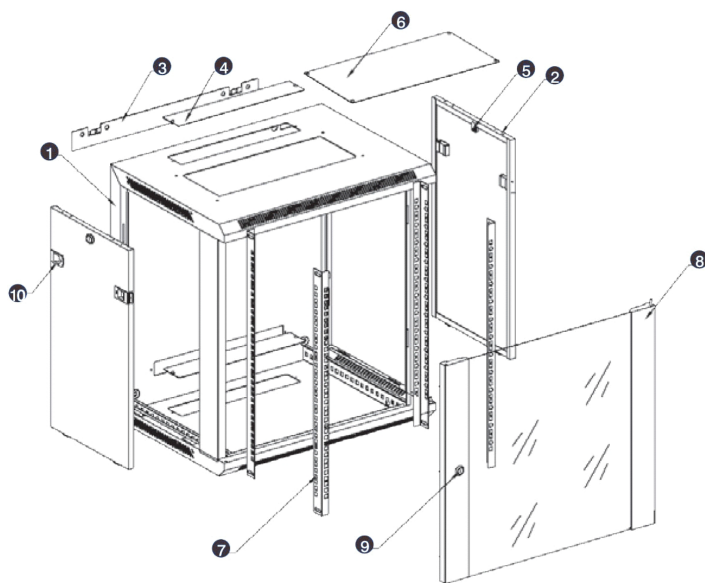

Environ WR600 Wall Rack 6U x 600 mm Wide x 600 mm Deep - Black

Item Code: WB6.6SGB

excel
without compromise.

Product images

- Aesthetically pleasing design with framed glass front door

- Lockable, quick release side panels, for maximum access into cabinet

- Cable entry cut out in top and base

- Angled vented roof

- Adjustable 19" mounting profiles

Environ WR600 Wall Rack 6U x 600 mm Wide x 600 mm Deep - Black

Item Code: WB6.6SGB

Exploded view

- ① Frame
- ② Side panel
- ③ Mounting panel
- ④ Cable entry cover, removeable
- ⑤ Side key lock
- ⑥ Fan cover, removeable
- ⑦ Mounting profile
- ⑧ Front door
- ⑨ Front door key lock
- ⑩ Slam latch lock

- ① Slam latch lock
- ② Side panel
- ③ Mounting panel
- ④ Cable entry cover, removeable
- ⑤ Side key lock
- ⑥ Fan cover, removeable
- ⑦ Mounting profile
- ⑧ Front door
- ⑨ Front door key lock

Environ WR600 Wall Rack 6U x 600 mm Wide x 600 mm Deep - Black