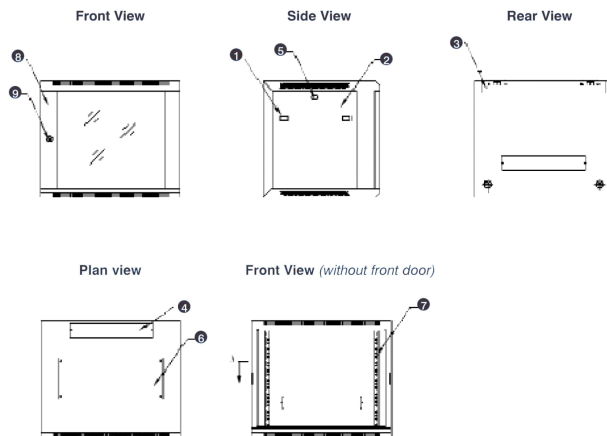

- Cable entry cut out in top and base

- Angled vented roof

- Adjustable 19" mounting profiles

Armarios de montaje mural, 6U alta, 600mm de profundidad, negro

Número de referencia: WB6.6SGB

Vista despiezada

- ① Frame
- ② Side panel
- ③ Mounting panel
- ④ Cable entry cover, removeable
- ⑤ Side key lock
- ⑥ Fan cover, removeable
- ⑦ Mounting profile
- ⑧ Front door
- ⑨ Front door key lock
- ⑩ Slam latch lock