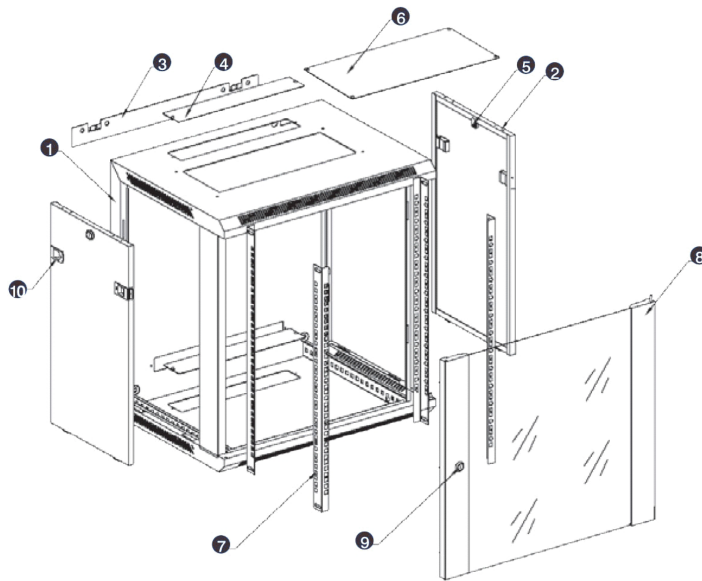

- Cable entry cut out in top and base

- Angled vented roof

- Adjustable 19" mounting profiles

Armarios de montaje mural, 6U alta, 600mm de profundidad, negro

Número de referencia: WB6.6SGB

Vista despiezada

- ① Frame
- ② Side panel
- ③ Mounting panel
- ④ Cable entry cover, removeable
- ⑤ Side key lock
- ⑥ Fan cover, removeable
- ⑦ Mounting profile
- ⑧ Front door
- ⑨ Front door key lock
- ⑩ Slam latch lock

- ① Slam latch lock
- ② Side panel
- ③ Mounting panel
- ④ Cable entry cover, removeable
- ⑤ Side key lock
- ⑥ Fan cover, removeable
- ⑦ Mounting profile
- ⑧ Front door
- ⑨ Front door key lock

Dibujos de productos