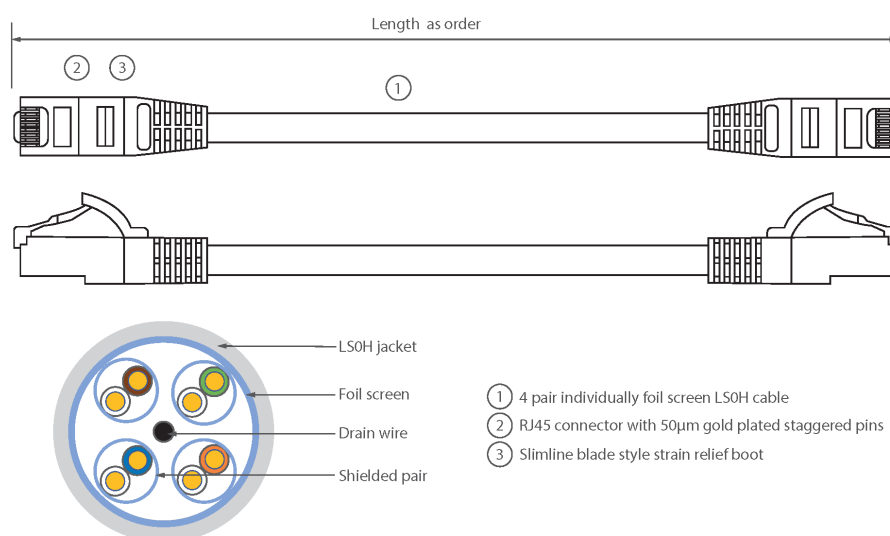

Each Excel Category 6A patch lead consists of 4 twisted pairs of 26AWG stranded copper wires, an aluminium/polyester foil tape provides an individual screen for each pair. These pairs are then cabled together, with different lay lengths to ensure optimum performance. Staggered pin RJ45 Screened plugs, terminate the cable, and each lead is fitted with colour coded slimline moulded boots, suitable for use in high density router or switch blades.

## Product Specifications

Feature	Values
Cable type	F/FTP
Category	6A (IEC)
Length	2 m
Type of connector connection 1	RJ45 8(8)
Type of connector connection 2	RJ45 8(8)
Outer sheath colour	Grey
Strain relief boot	Moulded-on
Strain relief boot colour	Grey

# Excel Category 6A Patch Lead F/FTP Shielded LS0H Blade Booted 2m - Grey

Item Code: 100-152

Cable construction	1x4
AWG-size	26
Pin assignment	1:1

## Product drawing