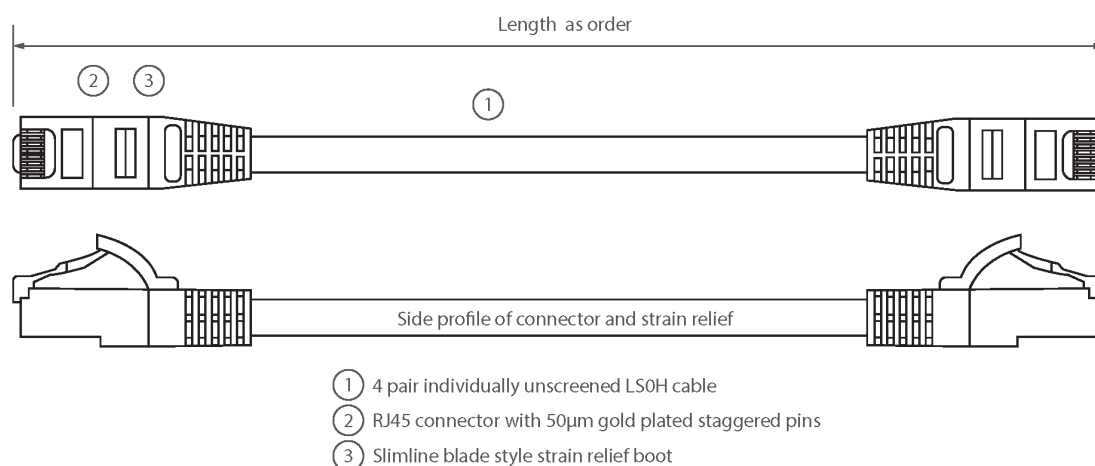

## Product Overview

Excel Category 6 U/UTP patch leads are manufactured and tested to ISO 11801, EN 50173 & TIA/EIA 568 requirements for patch cord assemblies and provide optimum performance levels for structured cabling installations.

## Product Specifications

Feature	Values
Cable type	U/UTP
Category	6
Length	1 m
Type of connector connection 1	RJ45 8(8)
Type of connector connection 2	RJ45 8(8)
Outer sheath colour	Grey
Strain relief boot	Moulded-on
Strain relief boot colour	Grey
Cable construction	1x4
AWG-size	24
Pin assignment	1:1

## Product drawing