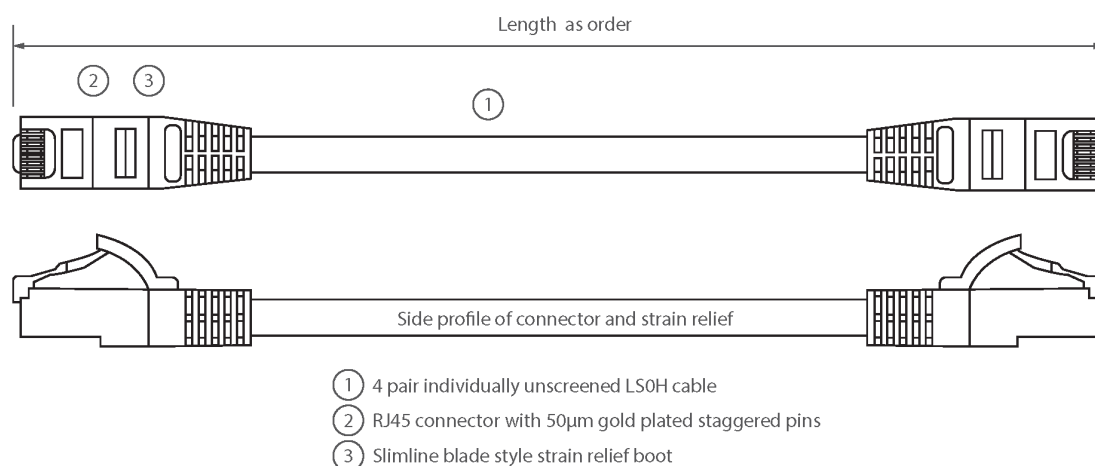

## Product Overview

Excel Category 6 U/UTP patch leads are manufactured and tested to ISO 11801, EN 50173 & TIA/EIA 568 requirements for patch cord assemblies and provide optimum performance levels for structured cabling installations.

## Product Specifications

Feature	Values
Cable type	U/UTP
Category	6
Length	2 m
Type of connector connection 1	RJ45 8(8)
Type of connector connection 2	RJ45 8(8)
Outer sheath colour	Grey
Strain relief boot	Moulded-on
Strain relief boot colour	Grey
Cable construction	1x4
AWG-size	24
Pin assignment	1:1

# Excel Category 6 Patch Lead U/UTP Unshielded LS0H Blade Booted 2m - Grey

Item Code: 100-311

**excel**  
without compromise.

## Product drawing