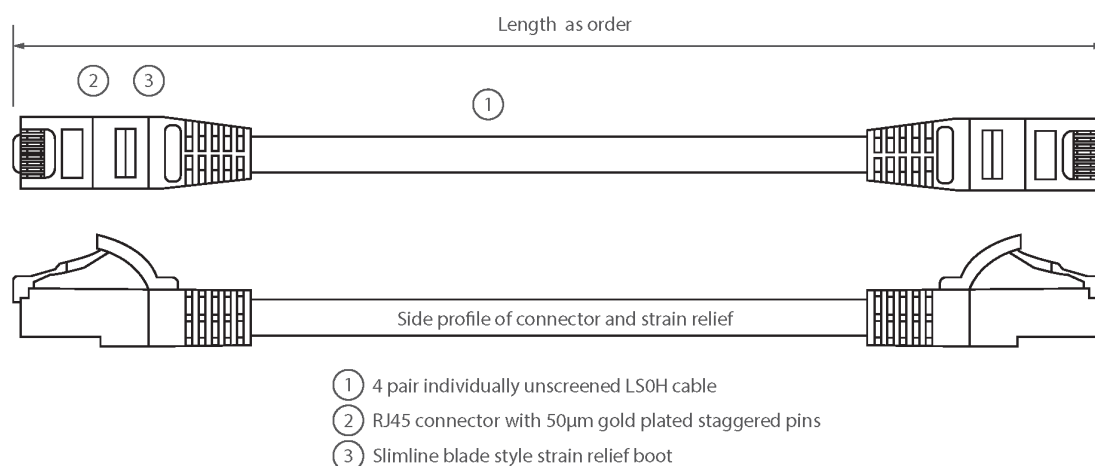

## Product Overview

Excel Category 6 U/UTP patch leads are manufactured and tested to ISO 11801, EN 50173 & TIA/EIA 568 requirements for patch cord assemblies and provide optimum performance levels for structured cabling installations.

## Product Specifications

Feature	Values
Cable type	U/UTP
Category	6
Length	3 m
Type of connector connection 1	RJ45 8(8)
Type of connector connection 2	RJ45 8(8)
Outer sheath colour	Grey
Strain relief boot	Moulded-on
Strain relief boot colour	Grey
Cable construction	1x4
AWG-size	24
Pin assignment	1:1

## Product drawing