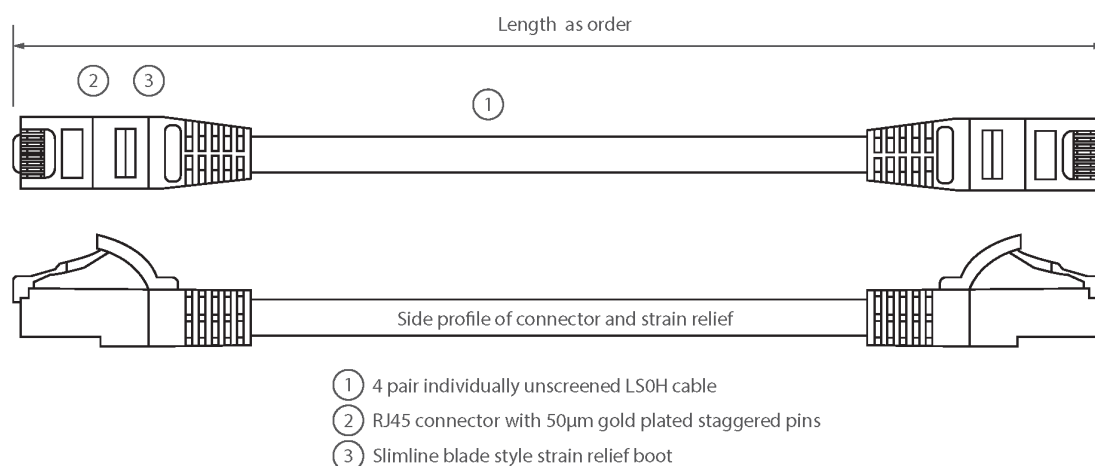

## Product Overview

Excel Category 6 U/UTP patch leads are manufactured and tested to ISO 11801, EN 50173 & TIA/EIA 568 requirements for patch cord assemblies and provide optimum performance levels for structured cabling installations.

## Product Specifications

| Feature                        | Values     |
|--------------------------------|------------|
| Cable type                     | U/UTP      |
| Category                       | 6          |
| Length                         | 5 m        |
| Type of connector connection 1 | RJ45 8(8)  |
| Type of connector connection 2 | RJ45 8(8)  |
| Outer sheath colour            | Grey       |
| Strain relief boot             | Moulded-on |
| Strain relief boot colour      | Grey       |
| Cable construction             | 1x4        |
| AWG-size                       | 24         |
| Pin assignment                 | 1:1        |

## Product drawing