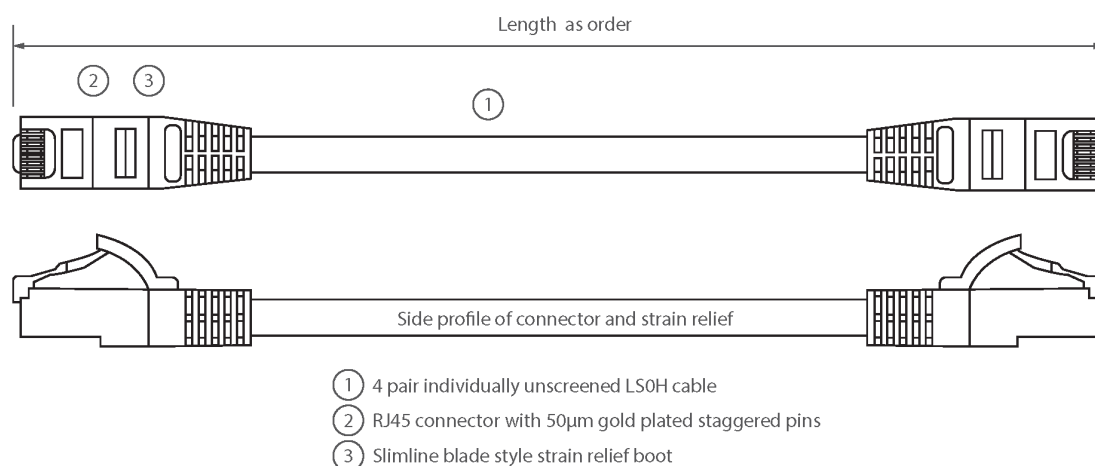

✕ Blade style 'slimline' moulded strain relief boot with clip protector

✕ LS0H outer sheath

Product Overview

Excel Category 6 U/UTP patch leads are manufactured and tested to ISO 11801, EN 50173 & TIA/EIA 568 requirements for patch cord assemblies and provide optimum performance levels for structured cabling installations.

Product Specifications

Feature	Values
Cable type	U/UTP
Category	6
Length	10 m
Type of connector connection 1	RJ45 8(8)
Type of connector connection 2	RJ45 8(8)
Outer sheath colour	Grey
Strain relief boot	Moulded-on
Strain relief boot colour	Grey
Cable construction	1x4
AWG-size	24
Pin assignment	1:1

Excel Category 6 Patch Lead U/UTP Unshielded LS0H Blade Booted 10m - Grey

Item Code: 100-335

excel
without compromise.

Product drawing

Standards

Applicable standard	Detail
ISO/IEC 11801-1:2017	Information technology - Generic cabling for customer premises: Part 1 General Requirements
EN 50173-1:2011	Information technology. Generic cabling systems - General requirements
ANSI/TIA 568-2.D	Balanced Twisted-Pair Telecommunications Cabling and Components Standards
IEC 61156-5:2009+AMD1:2012 CSV	Multicore and symmetrical pair/quad cables for digital communications - Part 5: Symmetrical pair/quad cables with transmission characteristics up to 1 000 MHz - Horizontal floor wiring - Sectional specification
IEC 60332-1-2:2004	Tests on electric and optical fibre cables under fire conditions. Test for vertical flame propagation for a single insulated wire or cable. Procedure for 1 kW pre-mixed flame
IEC 61034-2:2005+A1:2013	Measurement of smoke density of cables burning under defined conditions - Part 2: Test procedure and requirements
RoHS	Restriction of Hazardous Substances - Compliant