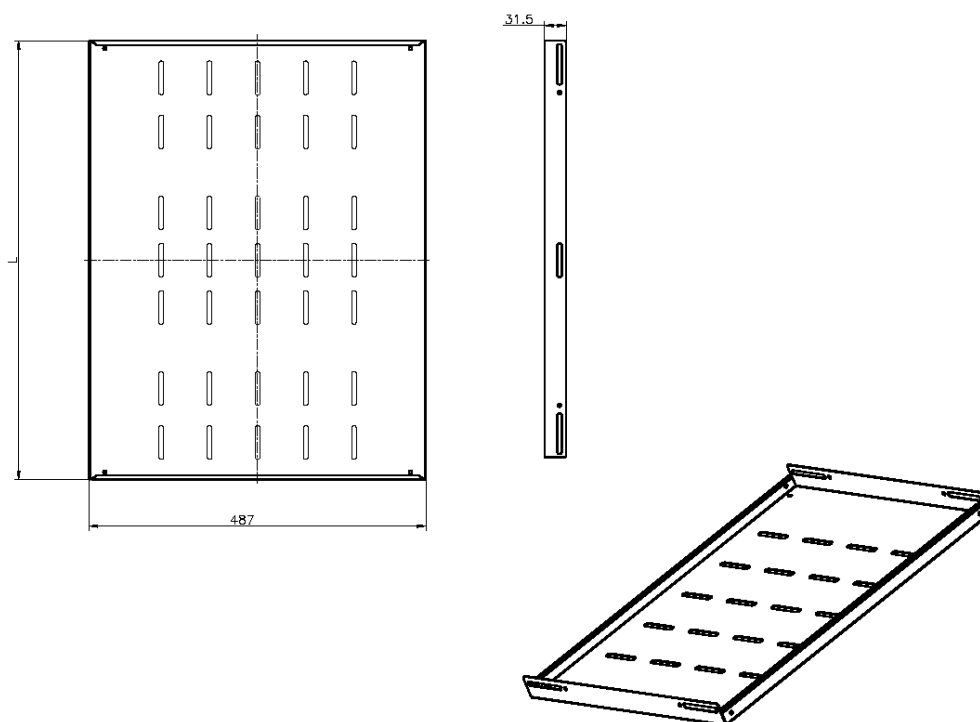

Environ Fixed Shelf 720mm - Black

Item Code: 542-024-BK

excel
without compromise.

✕ Choice of depths

✕ Available in Grey White and Black

✕ Perforated design

✕ 25 Year system warranty

Product Overview

Installation is achieved by attaching to both the front and rear 19" profiles using M6 fixing hardware and are vented allowing for air circulation around the communication equipment.

Product Specifications

Feature	Values
Model	Fixed shelf
Width	19"
Height	1u
Depth	720 mm
Max. load capacity	80 kg
Material	Metal
Colour	Black
RAL-number	9005

Environ Fixed Shelf 720mm - Black

Item Code: 542-024-BK

Product drawing