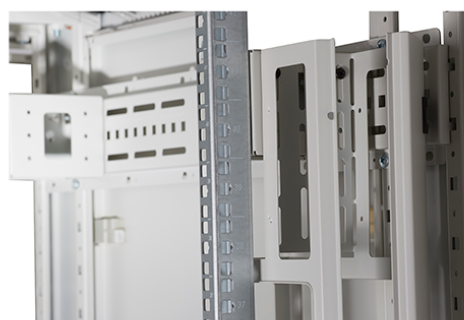

### Product images

Four-way brush entry roof panel

Quick-slam latch side panels

Swing handle glass front door

Steel rear door

Large base entry

High-density vertical cable management

Environ CR800 33U Rack 800x1000mm Glass (F)  
Steel (R) B/Panels F/Mgmt Black