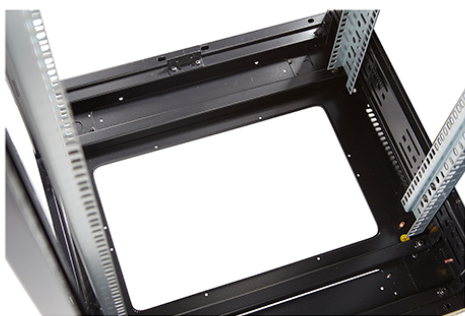

### Product images

Four-way brush entry roof panel

Quick-slam latch side panels

Swing handle glass front door

Steel rear door

Large base entry

High-density vertical cable management

Environ CR800 33U Rack 800x1000mm Glass (F)  
Steel (R) B/Panels F/Mgmt Black