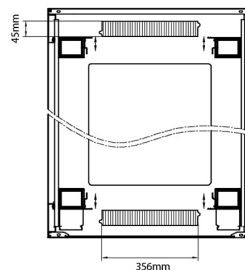

### Product drawings

## Product drawings

Front

Side

Rear

Roof

Base

### Base Cut Out Dimensions

580 mm Wide  
by  
276 mm Deep (600 mm deep rack)  
476 mm Deep (800 mm deep rack)  
676 mm Deep (1000 mm deep rack)