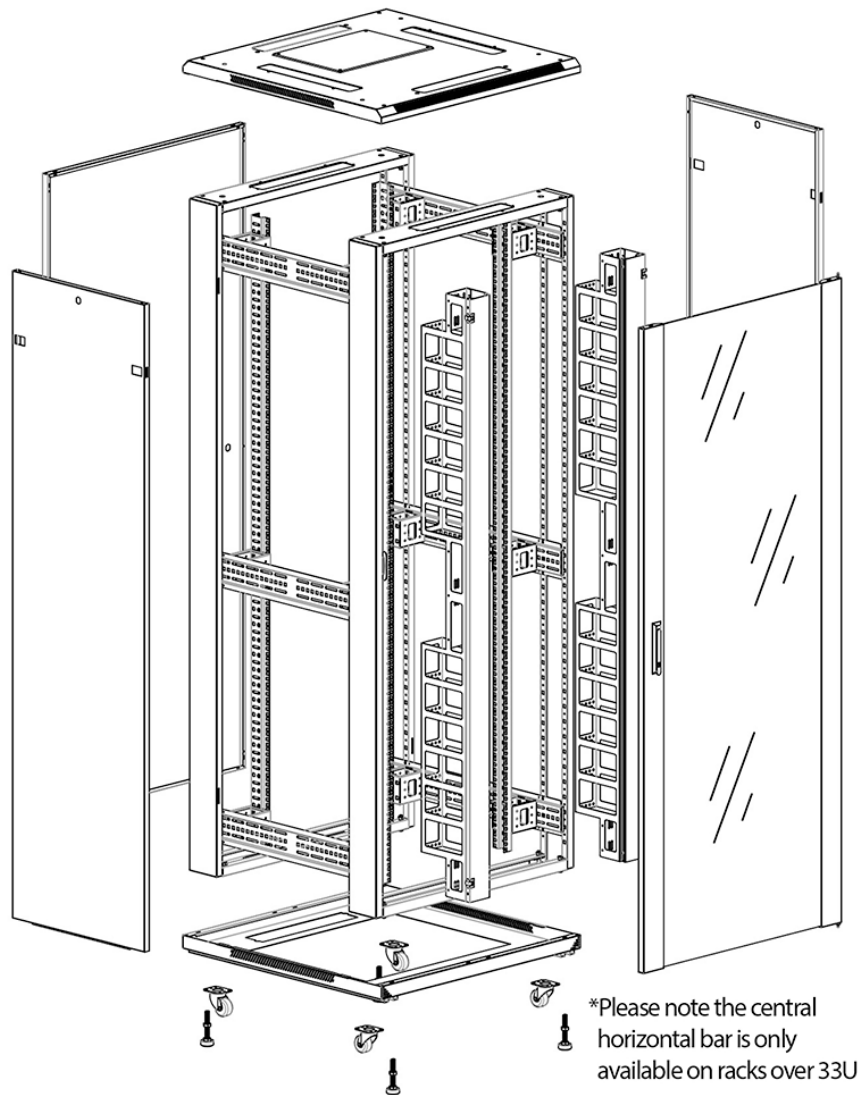

Environ CR800 33U Rack 800x1000mm Glass (F)
Steel (R) B/Panels F/Mgmt Black

Item Code: 542-33810-GSBF-BK

excel
without compromise.

Product drawings