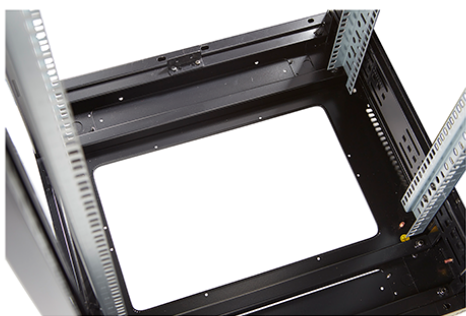

### Imágenes del producto

Four-way brush entry roof panel

Quick-slam latch side panels

Swing handle glass front door

Steel rear door

Large base entry

High-density vertical cable management

Environ CR800 Rack 33U 800x1000mm Cristal (A)  
Acero (F), Ambos paneles, P/Management, Negr...