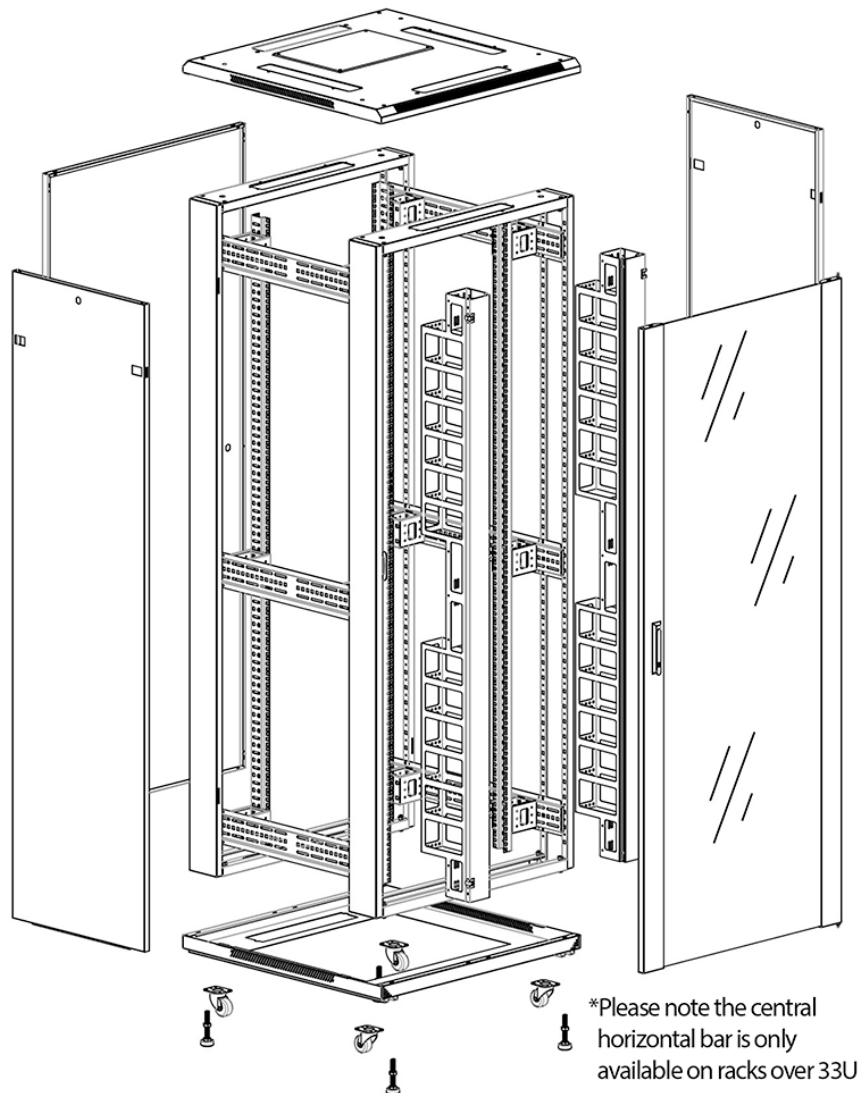

Environ CR800 Rack 33U 800x1000mm Cristal (A)
Acero (F), Ambos paneles, P/Management, Negr...

Número de referencia: 542-33810-GSBF-BK

excel
without compromise.

Dibujos de productos