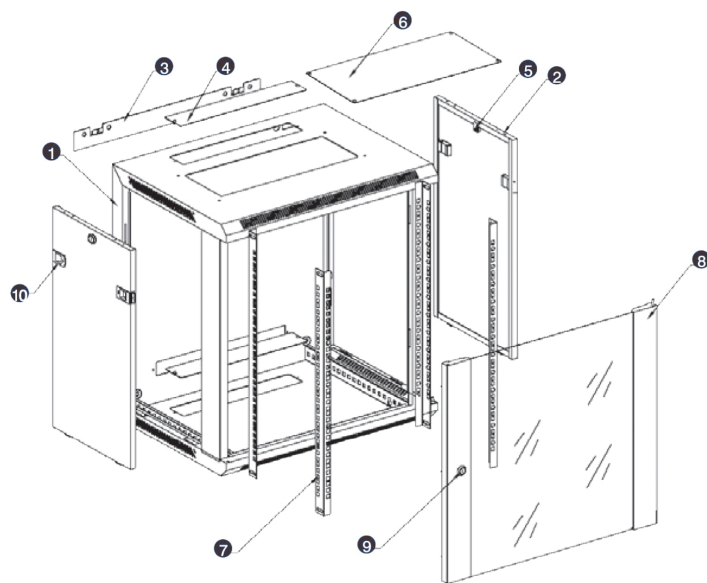

Environ WR500 Wall Rack 15U x 600 mm Wide x 500 mm Deep - Grey

Item Code: WB15.5SG

excel
without compromise.

Product images

- Aesthetically pleasing design with framed glass front door

- Lockable, quick release side panels, for maximum access into cabinet

- Cable entry cut out in top and base

- Angled vented roof

- Adjustable 19" mounting profiles

Environ WR500 Wall Rack 15U x 600 mm Wide x 500 mm Deep - Grey

Item Code: WB15.5SG

Exploded view

- ① Frame
- ② Side panel
- ③ Mounting panel
- ④ Cable entry cover, removeable
- ⑤ Side key lock
- ⑥ Fan cover, removeable
- ⑦ Mounting profile
- ⑧ Front door
- ⑨ Front door key lock
- ⑩ Slam latch lock

- ① Slam latch lock
- ② Side panel
- ③ Mounting panel
- ④ Cable entry cover, removeable
- ⑤ Side key lock
- ⑥ Fan cover, removeable
- ⑦ Mounting profile
- ⑧ Front door
- ⑨ Front door key lock

Environ WR500 Wall Rack 15U x 600 mm Wide x 500 mm Deep - Grey