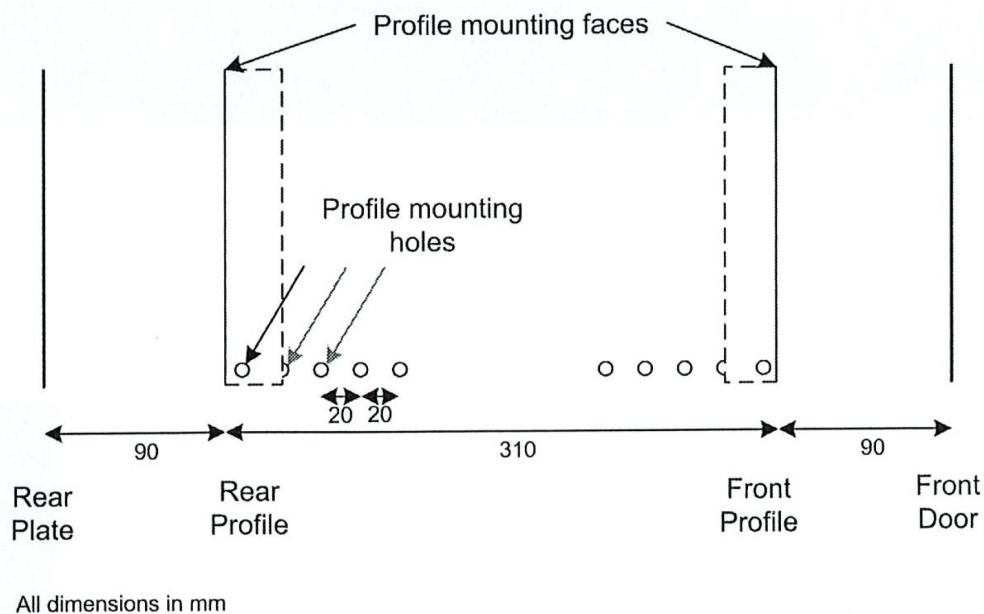

Environ WR500 Wall Rack 15U x 600 mm Wide x 500 mm Deep - Grey

Item Code: WB15.5SG

Product drawings

Part Number Table

Part Number	Description
WB12.5SG	Environ WR500 Wall Rack 12U x 600 mm Wide x 500 mm Deep - Grey
WB12.5SGB	Environ WR500 Wall Rack 12U x 600 mm Wide x 500 mm Deep - Black
WB15.5SG	Environ WR500 Wall Rack 15U x 600 mm Wide x 500 mm Deep - Grey
WB15.5SGB	Environ WR500 Wall Rack 15U x 600 mm Wide x 500 mm Deep - Black
WB18.5SG	Environ WR500 Wall Rack 18U x 600 mm Wide x 500 mm Deep - Grey
WB18.5SGB	Environ WR500 Wall Rack 18U x 600 mm Wide x 500 mm Deep - Black
WB21.5SG	Environ WR500 Wall Rack 21U x 600 mm Wide x 500 mm Deep - Grey
WB21.5SGB	Environ WR500 Wall Rack 21U x 600 mm Wide x 500 mm Deep - Black
WB6.5SG	Environ WR500 Wall Rack 6U x 600 mm Wide x 500 mm Deep - Grey
WB6.5SGB	Environ WR500 Wall Rack 6U x 600 mm Wide x 500 mm Deep - Black
WB9.5SG	Environ WR500 Wall Rack 9U x 600 mm Wide x 500 mm Deep - Grey
WB9.5SGB	Environ WR500 Wall Rack 9U x 600 mm Wide x 500 mm Deep - Black
WBFP12.5SG	Environ WR500 Wall Rack 12U x 600 mm Wide x 500 mm Deep - Grey, Flat Pack