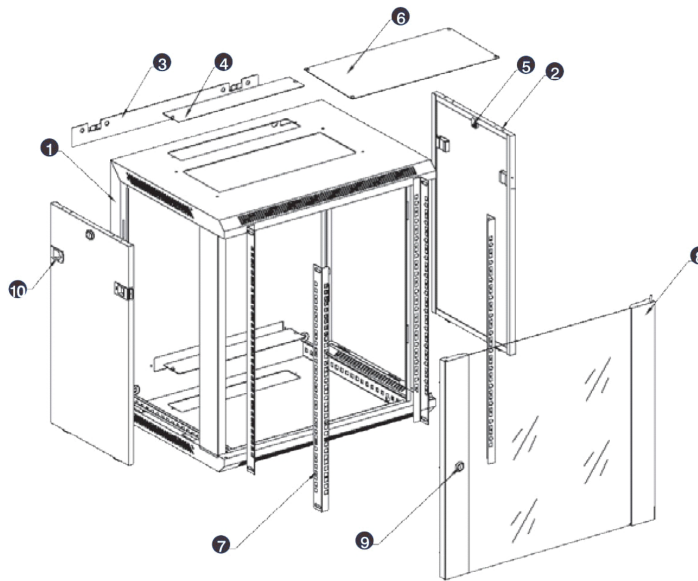

- Cable entry cut out in top and base

- Angled vented roof

- Adjustable 19" mounting profiles

Armarios de montaje mural, 15U alta, 500mm de profundidad, gris

Número de referencia: WB15.5SG

Vista despiezada

- ① Frame
- ② Side panel
- ③ Mounting panel
- ④ Cable entry cover, removeable
- ⑤ Side key lock
- ⑥ Fan cover, removeable
- ⑦ Mounting profile
- ⑧ Front door
- ⑨ Front door key lock
- ⑩ Slam latch lock