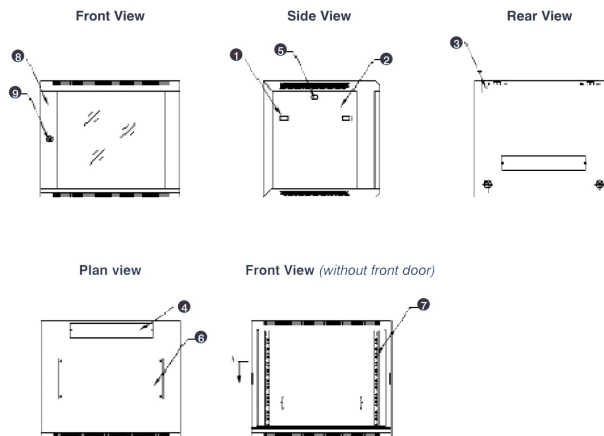

- Cable entry cut out in top and base

- Angled vented roof

- Adjustable 19" mounting profiles

Armarios de montaje mural, 15U alta, 500mm de profundidad, gris

Número de referencia: WB15.5SG

Vista despiezada

- ① Frame
- ② Side panel
- ③ Mounting panel
- ④ Cable entry cover, removeable
- ⑤ Side key lock
- ⑥ Fan cover, removeable
- ⑦ Mounting profile
- ⑧ Front door
- ⑨ Front door key lock
- ⑩ Slam latch lock