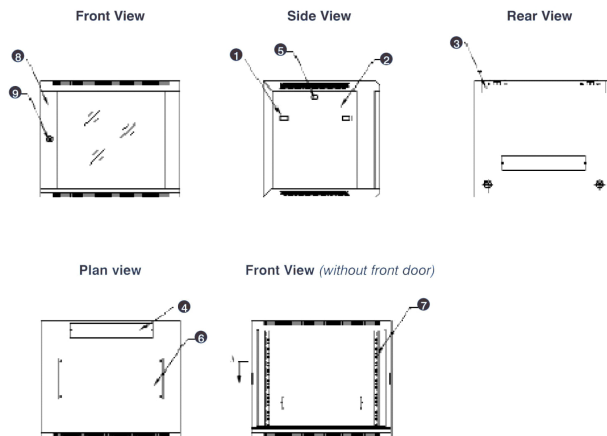

- Cable entry cut out in top and base

- Angled vented roof

- Adjustable 19" mounting profiles

Armarios de montaje mural, 6U alta, 500mm de profundidad, negro

Número de referencia: WB6.5SGB

Vista despiezada

- ① Frame
- ② Side panel
- ③ Mounting panel
- ④ Cable entry cover, removeable
- ⑤ Side key lock
- ⑥ Fan cover, removeable
- ⑦ Mounting profile
- ⑧ Front door
- ⑨ Front door key lock
- ⑩ Slam latch lock