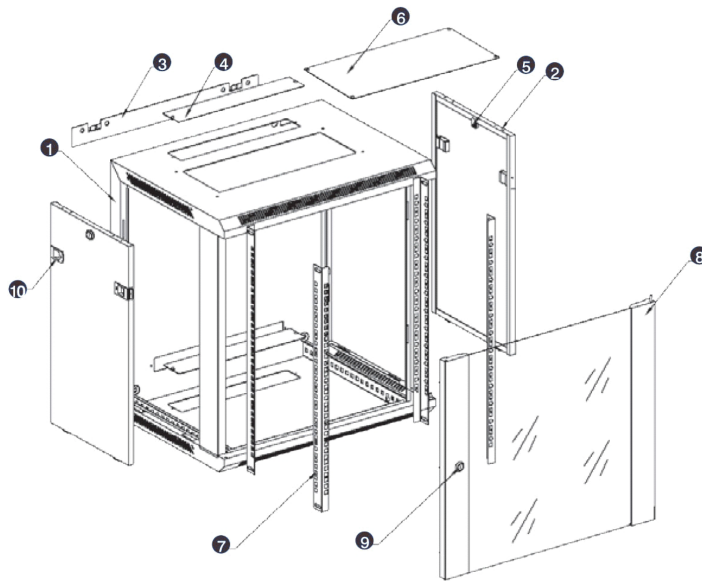

- Cable entry cut out in top and base

- Angled vented roof

- Adjustable 19" mounting profiles

Armarios de montaje mural, 6U alta, 500mm de profundidad, negro

Número de referencia: WB6.5SGB

Vista despiezada

- ① Frame
- ② Side panel
- ③ Mounting panel
- ④ Cable entry cover, removeable
- ⑤ Side key lock
- ⑥ Fan cover, removeable
- ⑦ Mounting profile
- ⑧ Front door
- ⑨ Front door key lock
- ⑩ Slam latch lock

- ① Slam latch lock
- ② Side panel
- ③ Mounting panel
- ④ Cable entry cover, removeable
- ⑤ Side key lock
- ⑥ Fan cover, removeable
- ⑦ Mounting profile
- ⑧ Front door
- ⑨ Front door key lock

Dibujos de productos