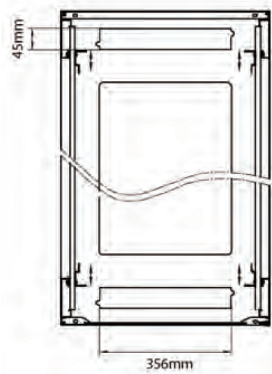

## Product drawings

Front

Side

Rear

Roof

Base

### Base Cut Out Dimensions

380 mm Wide  
 by  
 276 mm Deep (600 mm deep rack)  
 476 mm Deep (800 mm deep rack)  
 676 mm Deep (1000 mm deep rack)