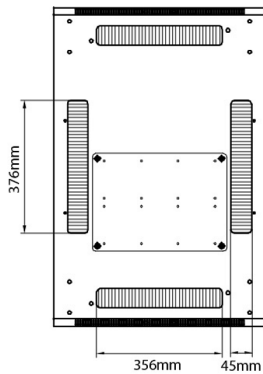

## Product Specifications

Feature	Values
Number of rack units (RU)	15
Model	Comms Rack
Width	600 mm
Depth	600 mm
Height	870 mm
Colour	Black
Number of doors	2
Front door material	Glass
Front door locking system	One point
Rear door material	Steel
Rear door locking system	One point
Max. load capacity	600 kg

## Standards

Standard	Detail
ANSI/EIA-310-E	Electronic Industries Association standard for horizontal spacing, vertical hole spacing, rack opening and front panel width
BS EN 60297-3-100:2009	Mechanical structures for electronic equipment. Dimensions of mechanical structures of the 482,6 mm (19 in) series. Basic dimensions of front panels, subracks, chassis, racks and cabinets
DIN 41494 Part 1 & 7	Panel Mounting Racks For Electronics Equipments; Racks And Panels, Dimensions; Dimensions of cabinets and suites of racks

## Product drawings

Front

Side

Rear

Roof

Base

### Base Cut Out Dimensions

380 mm Wide  
 by  
 276 mm Deep (600 mm deep rack)  
 476 mm Deep (800 mm deep rack)  
 676 mm Deep (1000 mm deep rack)