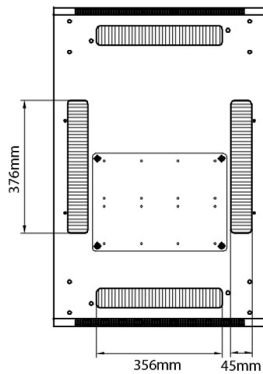

Product Specifications

Feature	Values
Number of rack units (RU)	33
Model	Comms Rack
Width	600 mm
Depth	600 mm
Height	1670 mm
Colour	Black
Number of doors	2
Front door material	Glass
Front door locking system	One point
Rear door material	Steel
Rear door locking system	One point
Max. load capacity	600 kg

Additional specifications

Features	Values
Material	SPCC Cold Rolled Steel
19" Rails	2.0 mm thick
Side Panels	1.0 mm thick
Other	1.2 mm thick
Front door	Swing handle cam lock
Rear door	Barrel lock
Side panels lock	Single point barrel lock
Jacking feet additional height	50-80 mm
Castors additional height	70 mm

Standards

Standard	Detail
ANSI/EIA-310-E	Electronic Industries Association standard for horizontal spacing, vertical hole spacing, rack opening and front panel width
BS EN 60297-3-100:2009	Mechanical structures for electronic equipment. Dimensions of mechanical structures of the 482,6 mm (19 in) series. Basic dimensions of front panels, subracks, chassis, racks and cabinets
DIN 41494 Part 1 & 7	Panel Mounting Racks For Electronics Equipments; Racks And Panels, Dimensions; Dimensions of cabinets and suites of racks

Rear

Roof

Base

Base Cut Out Dimensions

380 mm Wide
by
276 mm Deep (600 mm deep rack)
476 mm Deep (800 mm deep rack)
676 mm Deep (1000 mm deep rack)

Part Number Table

Part Number	Description
542-1566-GSBN-BK	Environ CR600 15U Rack 600x600mm Glass (F) Steel (R) B/Panels No/Mgmt Black
542-1566-GSBN-BK-FP	Environ CR600 15U Rack 600x600mm Glass (F) Steel (R) B/Panels No/Mgmt Black - F/Pack