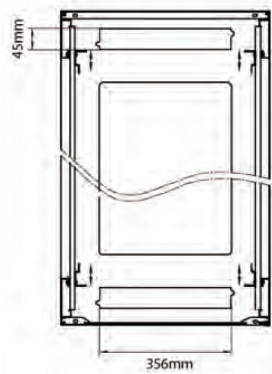

Product Specifications

Feature	Values
Number of rack units (RU)	33
Model	Comms Rack
Width	600 mm
Depth	600 mm
Height	1670 mm
Colour	Black
Number of doors	2
Front door material	Glass
Front door locking system	One point
Rear door material	Steel
Rear door locking system	One point
Max. load capacity	600 kg

Standards

Standard	Detail
ANSI/EIA-310-E	Electronic Industries Association standard for horizontal spacing, vertical hole spacing, rack opening and front panel width
BS EN 60297-3-100:2009	Mechanical structures for electronic equipment. Dimensions of mechanical structures of the 482,6 mm (19 in) series. Basic dimensions of front panels, subracks, chassis, racks and cabinets
DIN 41494 Part 1 & 7	Panel Mounting Racks For Electronics Equipments; Racks And Panels, Dimensions; Dimensions of cabinets and suites of racks

Rear

Roof

Base

Base Cut Out Dimensions

380 mm Wide
by
276 mm Deep (600 mm deep rack)
476 mm Deep (800 mm deep rack)
676 mm Deep (1000 mm deep rack)

Part Number Table

Part Number	Description
542-1566-GSBN-BK	Environ CR600 15U Rack 600x600mm Glass (F) Steel (R) B/Panels No/Mgmt Black
542-1566-GSBN-BK-FP	Environ CR600 15U Rack 600x600mm Glass (F) Steel (R) B/Panels No/Mgmt Black - F/Pack