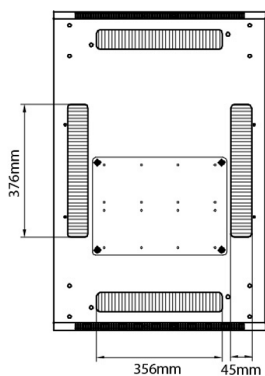

## Product Specifications

Feature	Values
Number of rack units (RU)	42
Model	Comms Rack
Width	600 mm
Depth	600 mm
Height	2070 mm
Colour	Black
Number of doors	2
Front door material	Glass
Front door locking system	One point
Rear door material	Steel
Rear door locking system	One point
Max. load capacity	600 kg

## Standards

Standard	Detail
ANSI/EIA-310-E	Electronic Industries Association standard for horizontal spacing, vertical hole spacing, rack opening and front panel width
BS EN 60297-3-100:2009	Mechanical structures for electronic equipment. Dimensions of mechanical structures of the 482,6 mm (19 in) series. Basic dimensions of front panels, subracks, chassis, racks and cabinets
DIN 41494 Part 1 & 7	Panel Mounting Racks For Electronics Equipments; Racks And Panels, Dimensions; Dimensions of cabinets and suites of racks

## Product drawings

Front

Side

Rear

Roof

Base

### Base Cut Out Dimensions

380 mm Wide  
by  
276 mm Deep (600 mm deep rack)  
476 mm Deep (800 mm deep rack)  
676 mm Deep (1000 mm deep rack)