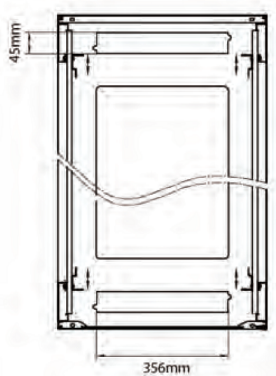

## Product Specifications

Feature	Values
Number of rack units (RU)	42
Model	Comms Rack
Width	600 mm
Depth	600 mm
Height	2070 mm
Colour	Black
Number of doors	2
Front door material	Glass
Front door locking system	One point
Rear door material	Steel
Rear door locking system	One point
Max. load capacity	600 kg

## Standards

Standard	Detail
ANSI/EIA-310-E	Electronic Industries Association standard for horizontal spacing, vertical hole spacing, rack opening and front panel width
BS EN 60297-3-100:2009	Mechanical structures for electronic equipment. Dimensions of mechanical structures of the 482,6 mm (19 in) series. Basic dimensions of front panels, subracks, chassis, racks and cabinets
DIN 41494 Part 1 & 7	Panel Mounting Racks For Electronics Equipments; Racks And Panels, Dimensions; Dimensions of cabinets and suites of racks

## Product drawings

Front

Side

Rear

Roof

Base

### Base Cut Out Dimensions

380 mm Wide  
by  
276 mm Deep (600 mm deep rack)  
476 mm Deep (800 mm deep rack)  
676 mm Deep (1000 mm deep rack)