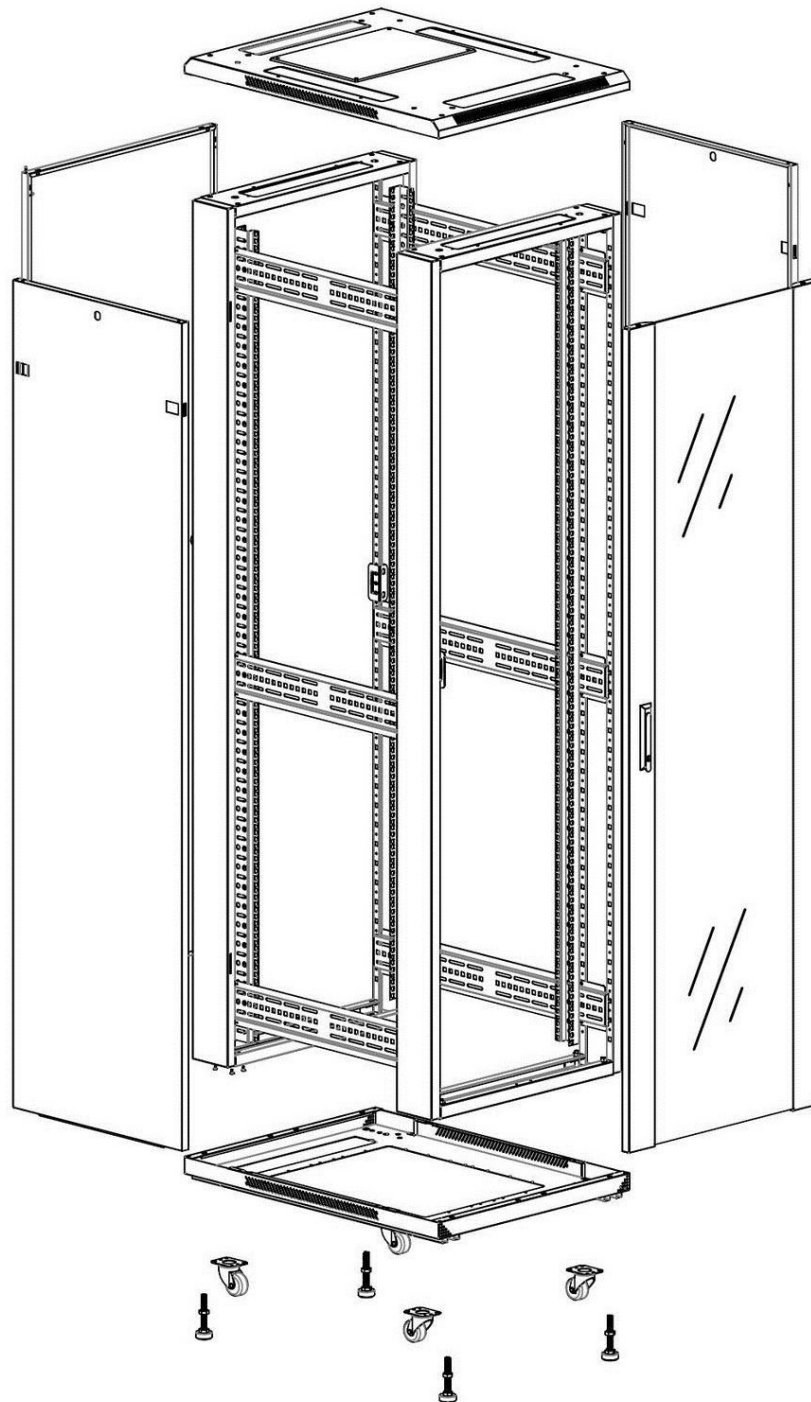

Environ CR600 42U Rack 600x600mm Glass (F) Steel
(R) B/Panels No/Mgmt Black

Item Code: 542-4266-GSBN-BK

excel
without compromise.

Exploded view