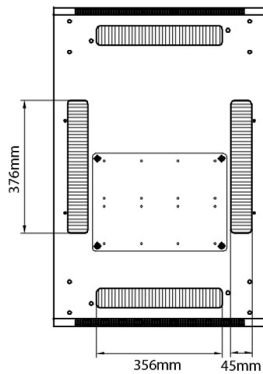

Product Specifications

Feature	Values
Number of rack units (RU)	42
Model	Comms Rack
Width	600 mm
Depth	800 mm
Height	2070 mm
Colour	Black
Number of doors	2
Front door material	Glass
Front door locking system	One point
Rear door material	Steel
Rear door locking system	One point
Max. load capacity	600 kg

Additional specifications

Features	Values
Material	SPCC Cold Rolled Steel
19" Rails	2.0 mm thick
Side Panels	1.0 mm thick
Other	1.2 mm thick
Front door	Swing handle cam lock
Rear door	Barrel lock
Side panels lock	Single point barrel lock
Jacking feet additional height	50-80 mm
Castors additional height	70 mm

Standards

Standard	Detail
ANSI/EIA-310-E	Electronic Industries Association standard for horizontal spacing, vertical hole spacing, rack opening and front panel width
BS EN 60297-3-100:2009	Mechanical structures for electronic equipment. Dimensions of mechanical structures of the 482,6 mm (19 in) series. Basic dimensions of front panels, subracks, chassis, racks and cabinets
DIN 41494 Part 1 & 7	Panel Mounting Racks For Electronics Equipments; Racks And Panels, Dimensions; Dimensions of cabinets and suites of racks

Rear

Roof

Base

Base Cut Out Dimensions

380 mm Wide
by
276 mm Deep (600 mm deep rack)
476 mm Deep (800 mm deep rack)
676 mm Deep (1000 mm deep rack)

Part Number Table

Part Number	Description
542-1566-GSBN-BK	Environ CR600 15U Rack 600x600mm Glass (F) Steel (R) B/Panels No/Mgmt Black
542-1566-GSBN-BK-FP	Environ CR600 15U Rack 600x600mm Glass (F) Steel (R) B/Panels No/Mgmt Black - F/Pack