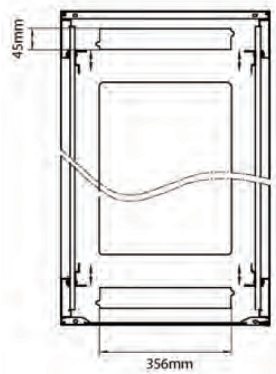

Product Specifications

Feature	Values
Number of rack units (RU)	42
Model	Comms Rack
Width	600 mm
Depth	800 mm
Height	2070 mm
Colour	Black
Number of doors	2
Front door material	Glass
Front door locking system	One point
Rear door material	Steel
Rear door locking system	One point
Max. load capacity	600 kg

Standards

Standard	Detail
ANSI/EIA-310-E	Electronic Industries Association standard for horizontal spacing, vertical hole spacing, rack opening and front panel width
BS EN 60297-3-100:2009	Mechanical structures for electronic equipment. Dimensions of mechanical structures of the 482,6 mm (19 in) series. Basic dimensions of front panels, subracks, chassis, racks and cabinets
DIN 41494 Part 1 & 7	Panel Mounting Racks For Electronics Equipments; Racks And Panels, Dimensions; Dimensions of cabinets and suites of racks

Item Code: 542-4268-GSBN-BK

excel
without compromise.

Exploded view

Environ CR600 42U Rack 600x800mm Glass (F) Steel (R) B/Panels No/Mgmt Black

Item Code: 542-4268-GSBN-BK

Product drawings

Front

Side

Rear

Roof

Base

Base Cut Out Dimensions

380 mm Wide
by
276 mm Deep (600 mm deep rack)
476 mm Deep (800 mm deep rack)
676 mm Deep (1000 mm deep rack)

Part Number Table

Part Number	Description
542-1566-GSBN-BK	Environ CR600 15U Rack 600x600mm Glass (F) Steel (R) B/Panels No/Mgmt Black
542-1566-GSBN-BK-FP	Environ CR600 15U Rack 600x600mm Glass (F) Steel (R) B/Panels No/Mgmt Black - F/Pack