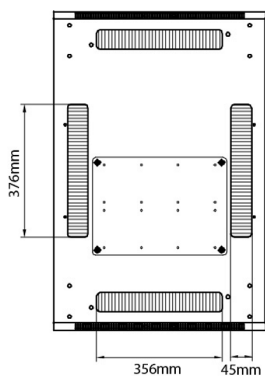

Product Specifications

Feature	Values
Number of rack units (RU)	33
Model	Comms Rack
Width	600 mm
Depth	800 mm
Height	1670 mm
Colour	Black
Number of doors	2
Front door material	Glass
Front door locking system	One point
Rear door material	Steel
Rear door locking system	One point
Max. load capacity	600 kg

Additional specifications

Features	Values
Material	SPCC Cold Rolled Steel
19" Rails	2.0 mm thick
Side Panels	1.0 mm thick
Other	1.2 mm thick
Front door	Swing handle cam lock
Rear door	Barrel lock
Side panels lock	Single point barrel lock
Jacking feet additional height	50-80 mm
Castors additional height	70 mm

Standards

Standard	Detail
ANSI/EIA-310-E	Electronic Industries Association standard for horizontal spacing, vertical hole spacing, rack opening and front panel width
BS EN 60297-3-100:2009	Mechanical structures for electronic equipment. Dimensions of mechanical structures of the 482,6 mm (19 in) series. Basic dimensions of front panels, subracks, chassis, racks and cabinets
DIN 41494 Part 1 & 7	Panel Mounting Racks For Electronics Equipments; Racks And Panels, Dimensions; Dimensions of cabinets and suites of racks

Rear

Roof

Base

Base Cut Out Dimensions

380 mm Wide
by
276 mm Deep (600 mm deep rack)
476 mm Deep (800 mm deep rack)
676 mm Deep (1000 mm deep rack)

Part Number Table

Part Number	Description
542-1566-GSBN-BK	Environ CR600 15U Rack 600x600mm Glass (F) Steel (R) B/Panels No/Mgmt Black
542-1566-GSBN-BK-FP	Environ CR600 15U Rack 600x600mm Glass (F) Steel (R) B/Panels No/Mgmt Black - F/Pack