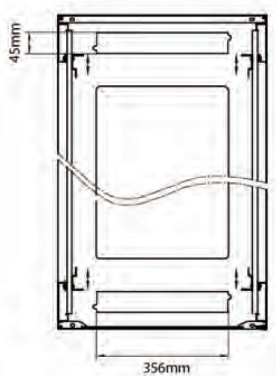

Product Specifications

Feature	Values
Number of rack units (RU)	33
Model	Comms Rack
Width	600 mm
Depth	800 mm
Height	1670 mm
Colour	Black
Number of doors	2
Front door material	Glass
Front door locking system	One point
Rear door material	Steel
Rear door locking system	One point
Max. load capacity	600 kg

Additional specifications

Features	Values
Material	SPCC Cold Rolled Steel
19" Rails	2.0 mm thick
Side Panels	1.0 mm thick
Other	1.2 mm thick
Front door	Swing handle cam lock
Rear door	Barrel lock
Side panels lock	Single point barrel lock
Jacking feet additional height	50-80 mm
Castors additional height	70 mm

Standards

Standard	Detail
ANSI/EIA-310-E	Electronic Industries Association standard for horizontal spacing, vertical hole spacing, rack opening and front panel width
BS EN 60297-3-100:2009	Mechanical structures for electronic equipment. Dimensions of mechanical structures of the 482,6 mm (19 in) series. Basic dimensions of front panels, subracks, chassis, racks and cabinets
DIN 41494 Part 1 & 7	Panel Mounting Racks For Electronics Equipments; Racks And Panels, Dimensions; Dimensions of cabinets and suites of racks

Rear

Roof

Base

Base Cut Out Dimensions

380 mm Wide
by
276 mm Deep (600 mm deep rack)
476 mm Deep (800 mm deep rack)
676 mm Deep (1000 mm deep rack)

Part Number Table

Part Number	Description
542-1566-GSBN-BK	Environ CR600 15U Rack 600x600mm Glass (F) Steel (R) B/Panels No/Mgmt Black
542-1566-GSBN-BK-FP	Environ CR600 15U Rack 600x600mm Glass (F) Steel (R) B/Panels No/Mgmt Black - F/Pack