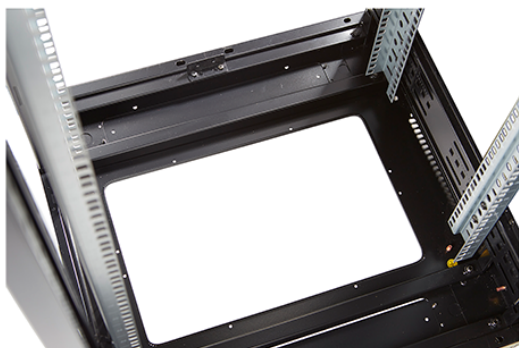

### Product images

Four-way brush entry roof panel

Quick-slam latch side panels

Swing handle glass front door

Steel rear door

Large base entry

U height profile markings

Environ CR600 29U Rack 600x1000mm Glass (F)  
Steel (R) B/Panels No/Mgmt Black