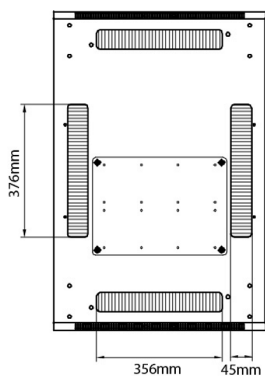

## Product Specifications

Feature	Values
Number of rack units (RU)	29
Model	Comms Rack
Width	600 mm
Depth	1000 mm
Height	1490 mm
Colour	Black
Number of doors	2
Front door material	Glass
Front door locking system	One point
Rear door material	Steel
Rear door locking system	One point
Max. load capacity	600 kg

## Standards

Standard	Detail
ANSI/EIA-310-E	Electronic Industries Association standard for horizontal spacing, vertical hole spacing, rack opening and front panel width
BS EN 60297-3-100:2009	Mechanical structures for electronic equipment. Dimensions of mechanical structures of the 482,6 mm (19 in) series. Basic dimensions of front panels, subracks, chassis, racks and cabinets
DIN 41494 Part 1 & 7	Panel Mounting Racks For Electronics Equipments; Racks And Panels, Dimensions; Dimensions of cabinets and suites of racks

## Product drawings

Front

Side

Rear

Roof

Base

### Base Cut Out Dimensions

380 mm Wide  
by  
276 mm Deep (600 mm deep rack)  
476 mm Deep (800 mm deep rack)  
676 mm Deep (1000 mm deep rack)