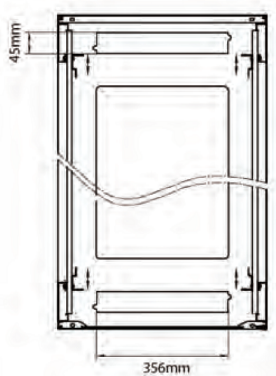

## Product Specifications

Feature	Values
Number of rack units (RU)	29
Model	Comms Rack
Width	600 mm
Depth	1000 mm
Height	1490 mm
Colour	Black
Number of doors	2
Front door material	Glass
Front door locking system	One point
Rear door material	Steel
Rear door locking system	One point
Max. load capacity	600 kg

## Product drawings

Front

Side

Rear

Roof

Base

### Base Cut Out Dimensions

380 mm Wide  
by  
276 mm Deep (600 mm deep rack)  
476 mm Deep (800 mm deep rack)  
676 mm Deep (1000 mm deep rack)