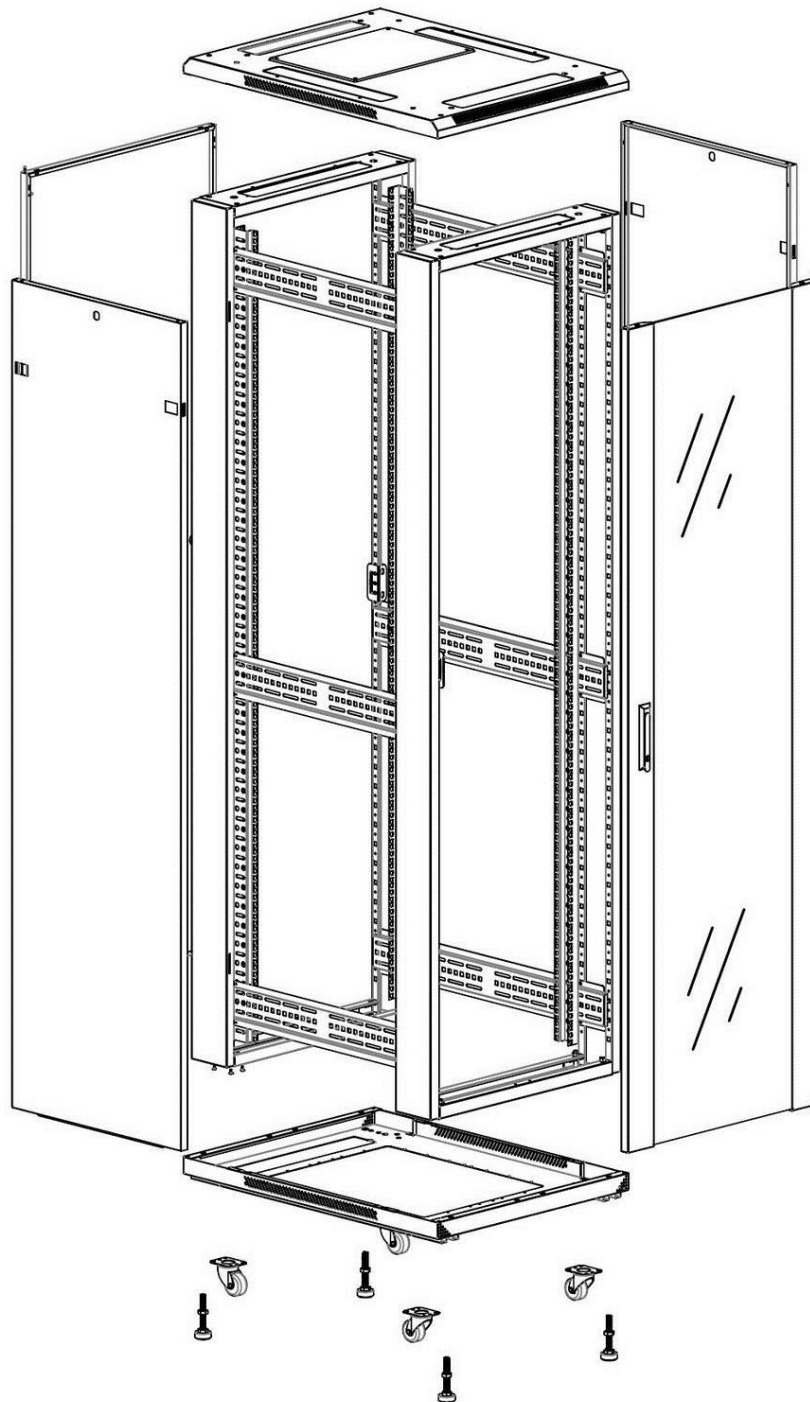

Environ CR600 29U Rack 600x1000mm Glass (F)
Steel (R) B/Panels No/Mgmt Black

Item Code: 542-29610-GSBN-BK

excel
without compromise.

Exploded view