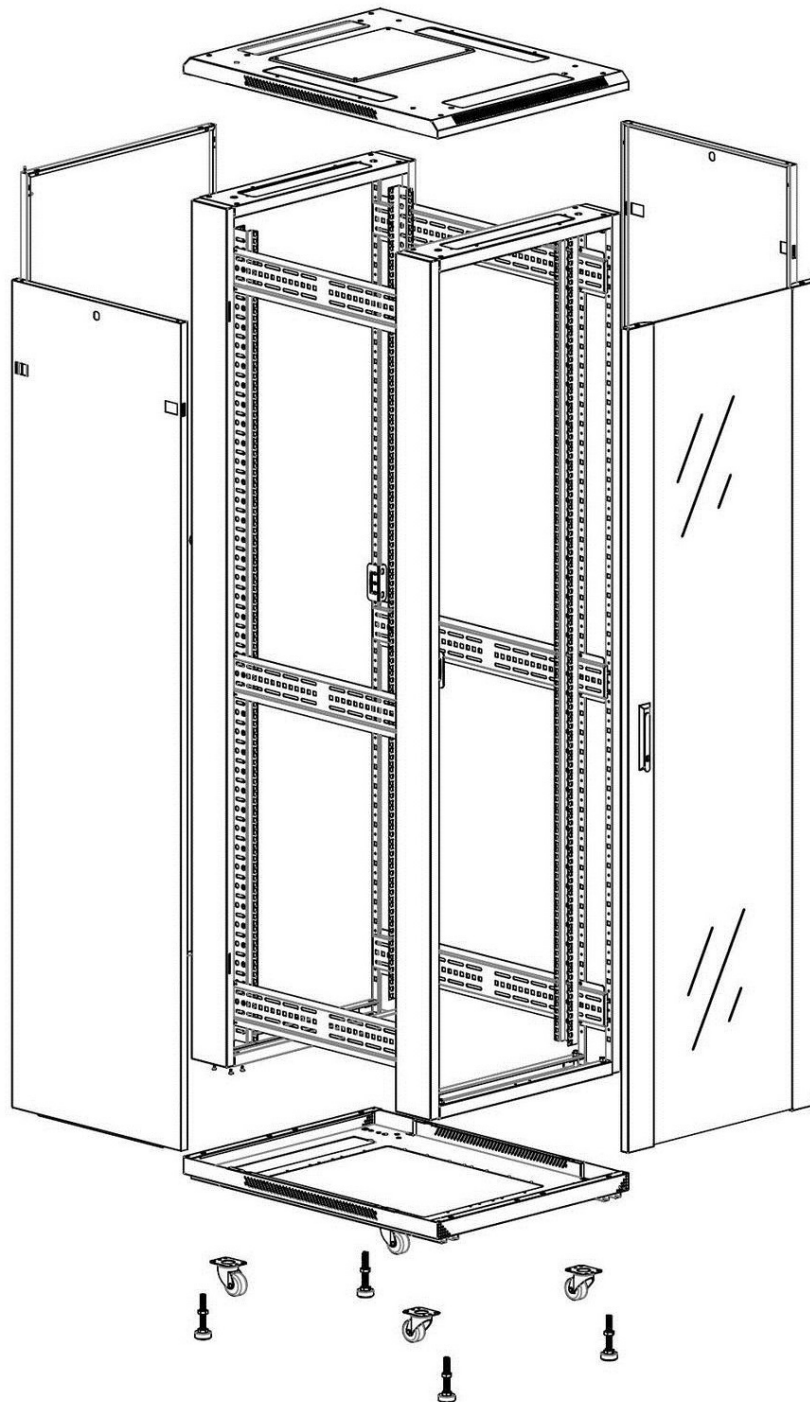

Environ CR600 33U Rack 600x1000mm Glass (F)
Steel (R) B/Panels No/Mgmt Black

Item Code: 542-33610-GSBN-BK

excel
without compromise.

Exploded view