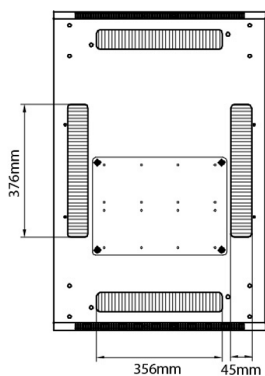

Environ CR600 33U Rack 600x1000mm Glass (F) Steel (R) B/Panels No/Mgmt Black

Item Code: 542-33610-GSBN-BK

Product drawings

Roof

Base Cut Out Dimensions

380 mm Wide
by
276 mm Deep (600 mm deep rack)
476 mm Deep (800 mm deep rack)
676 mm Deep (1000 mm deep rack)

Part Number Table

Part Number	Description
542-1566-GSBN-BK	Environ CR600 15U Rack 600x600mm Glass (F) Steel (R) B/Panels No/Mgmt Black
542-1566-GSBN-BK-FP	Environ CR600 15U Rack 600x600mm Glass (F) Steel (R) B/Panels No/Mgmt Black - F/Pack