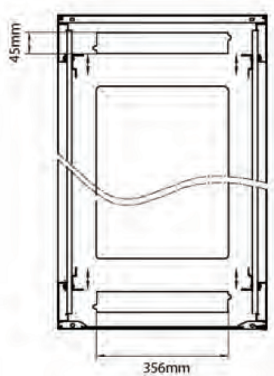

Product Specifications

Feature	Values
Number of rack units (RU)	33
Model	Comms Rack
Width	600 mm
Depth	1000 mm
Height	1670 mm
Colour	Black
Number of doors	2
Front door material	Glass
Front door locking system	One point
Rear door material	Steel
Rear door locking system	One point
Max. load capacity	600 kg

Standards

Standard	Detail
ANSI/EIA-310-E	Electronic Industries Association standard for horizontal spacing, vertical hole spacing, rack opening and front panel width
BS EN 60297-3-100:2009	Mechanical structures for electronic equipment. Dimensions of mechanical structures of the 482,6 mm (19 in) series. Basic dimensions of front panels, subracks, chassis, racks and cabinets
DIN 41494 Part 1 & 7	Panel Mounting Racks For Electronics Equipments; Racks And Panels, Dimensions; Dimensions of cabinets and suites of racks

Base

Base Cut Out Dimensions

380 mm Wide
by
276 mm Deep (600 mm deep rack)
476 mm Deep (800 mm deep rack)
676 mm Deep (1000 mm deep rack)

Part Number Table

Part Number	Description
542-1566-GSBN-BK	Environ CR600 15U Rack 600x600mm Glass (F) Steel (R) B/Panels No/Mgmt Black
542-1566-GSBN-BK-FP	Environ CR600 15U Rack 600x600mm Glass (F) Steel (R) B/Panels No/Mgmt Black - F/Pack