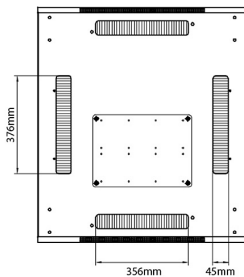

Product Specifications

Feature	Values
Number of rack units (RU)	42
Model	Comms Rack
Width	800 mm
Depth	600 mm
Height	2070 mm
Colour	Black
Number of doors	2
Front door material	Glass
Front door locking system	One point
Rear door material	Steel
Rear door locking system	One point

Standards

Standard	Detail
ANSI/EIA-310-E	Electronic Industries Association standard for horizontal spacing, vertical hole spacing, rack opening and front panel width
BS EN 60297-3-100:2009	Mechanical structures for electronic equipment. Dimensions of mechanical structures of the 482,6 mm (19 in) series. Basic dimensions of front panels, subracks, chassis, racks and cabinets
DIN 41494 Part 1 & 7	Panel Mounting Racks For Electronics Equipments; Racks And Panels, Dimensions; Dimensions of cabinets and suites of racks

Rear

Roof

Base

Base Cut Out Dimensions

580 mm Wide
 by
 276 mm Deep (600 mm deep rack)
 476 mm Deep (800 mm deep rack)
 676 mm Deep (1000 mm deep rack)

Part Number Table

Part Number	Description
542-2486-GSBF-BK	Environ CR800 24U Rack 800x600mm Glass (F) Steel (R) B/Panels F/Mgmt Black
542-2486-GSBF-BK-FP	Environ CR800 24U Rack 800x600mm Glass (F) Steel (R) B/Panels F/Mgmt Black - F/Pack