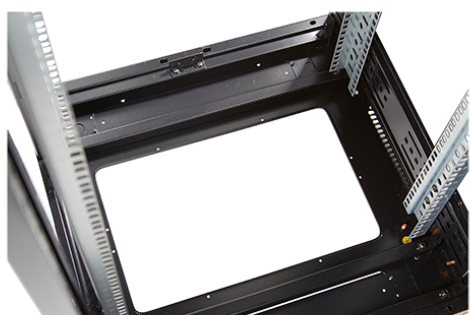

✕ Large cut out in base for cable entry

✕ Brush strip cable entry in roof and base of rack

✕ IP20 when fitted with base plate

✕ Racks supplied assembled or flat packed

Product Overview

Environ CR800 Comms Racks are a versatile range of 800mm wide racks with features suitable for a wide range of applications within the data, security, audio visual and telecommunications markets.

Product images

Four-way brush entry roof panel

Quick-slam latch side panels

Swing handle glass front door

Steel rear door

Large base entry

High-density vertical cable management

Environ CR800 42U Rack 800x600mm Glass (F) Steel
(R) B/Panels F/Mgmt Black