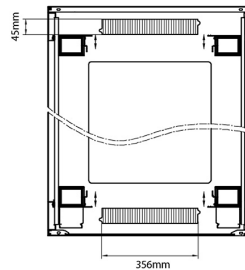

Product Specifications

Feature	Values
Number of rack units (RU)	42
Model	Comms Rack
Width	800 mm
Depth	600 mm
Height	2070 mm
Colour	Black
Number of doors	2
Front door material	Glass
Front door locking system	One point
Rear door material	Steel
Rear door locking system	One point

Standards

Standard	Detail
ANSI/EIA-310-E	Electronic Industries Association standard for horizontal spacing, vertical hole spacing, rack opening and front panel width
BS EN 60297-3-100:2009	Mechanical structures for electronic equipment. Dimensions of mechanical structures of the 482,6 mm (19 in) series. Basic dimensions of front panels, subracks, chassis, racks and cabinets
DIN 41494 Part 1 & 7	Panel Mounting Racks For Electronics Equipments; Racks And Panels, Dimensions; Dimensions of cabinets and suites of racks

Rear

Roof

Base

Base Cut Out Dimensions

580 mm Wide
 by
 276 mm Deep (600 mm deep rack)
 476 mm Deep (800 mm deep rack)
 676 mm Deep (1000 mm deep rack)

Part Number Table

Part Number	Description
542-2486-GSBF-BK	Environ CR800 24U Rack 800x600mm Glass (F) Steel (R) B/Panels F/Mgmt Black
542-2486-GSBF-BK-FP	Environ CR800 24U Rack 800x600mm Glass (F) Steel (R) B/Panels F/Mgmt Black - F/Pack