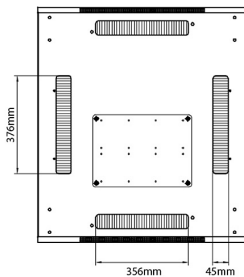

Product Specifications

Feature	Values
Number of rack units (RU)	42
Model	Comms Rack
Width	800 mm
Depth	600 mm
Height	2070 mm
Colour	Grey
Number of doors	2
Front door material	Glass
Front door locking system	One point
Rear door material	Steel
Rear door locking system	One point

Standards

Standard	Detail
ANSI/EIA-310-E	Electronic Industries Association standard for horizontal spacing, vertical hole spacing, rack opening and front panel width
BS EN 60297-3-100:2009	Mechanical structures for electronic equipment. Dimensions of mechanical structures of the 482,6 mm (19 in) series. Basic dimensions of front panels, subracks, chassis, racks and cabinets
DIN 41494 Part 1 & 7	Panel Mounting Racks For Electronics Equipments; Racks And Panels, Dimensions; Dimensions of cabinets and suites of racks

Rear

Roof

Base

Base Cut Out Dimensions

- 580 mm Wide
- by
- 276 mm Deep (600 mm deep rack)
- 476 mm Deep (800 mm deep rack)
- 676 mm Deep (1000 mm deep rack)

Part Number Table

Part Number	Description
542-2486-GSBF-BK	Environ CR800 24U Rack 800x600mm Glass (F) Steel (R) B/Panels F/Mgmt Black
542-2486-GSBF-BK-FP	Environ CR800 24U Rack 800x600mm Glass (F) Steel (R) B/Panels F/Mgmt Black - F/Pack