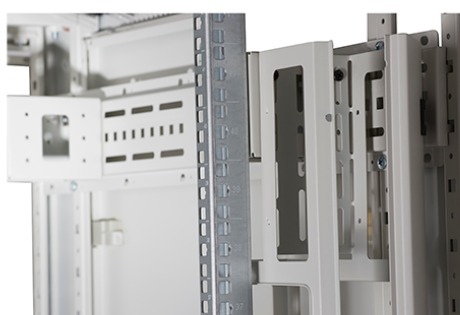

Steel rear door

High-density vertical cable management