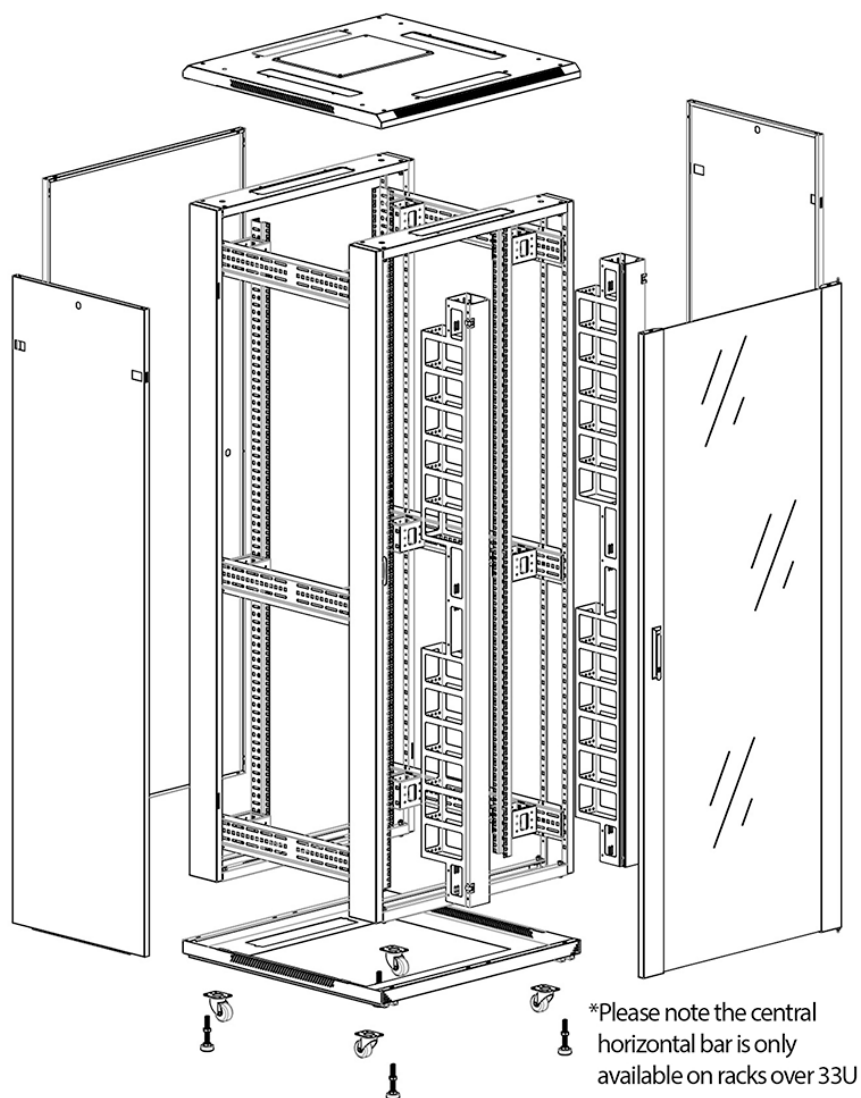

Environ CR800 42U Rack 800x600mm Glass (F) Steel
(R) B/Panels F/Mgmt Grey White

Item Code: 542-4286-GSBF-GW

excel
without compromise.

Product drawings