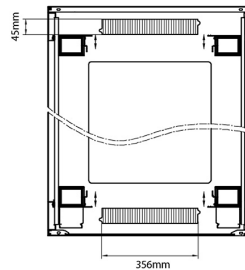

Product Specifications

Feature	Values
Number of rack units (RU)	42
Model	Comms Rack
Width	800 mm
Depth	600 mm
Height	2070 mm
Colour	Grey
Number of doors	2
Front door material	Glass
Front door locking system	One point
Rear door material	Steel
Rear door locking system	One point

Standards

Standard	Detail
ANSI/EIA-310-E	Electronic Industries Association standard for horizontal spacing, vertical hole spacing, rack opening and front panel width
BS EN 60297-3-100:2009	Mechanical structures for electronic equipment. Dimensions of mechanical structures of the 482,6 mm (19 in) series. Basic dimensions of front panels, subracks, chassis, racks and cabinets
DIN 41494 Part 1 & 7	Panel Mounting Racks For Electronics Equipments; Racks And Panels, Dimensions; Dimensions of cabinets and suites of racks

Item Code: 542-4286-GSBF-GW

excel
without compromise.

Product drawings

Environ CR800 42U Rack 800x600mm Glass (F) Steel (R) B/Panels F/Mgmt Grey White

Item Code: 542-4286-GSBF-GW

Product drawings

Front

Side

Rear

Roof

Base

Base Cut Out Dimensions

- 580 mm Wide
- by
- 276 mm Deep (600 mm deep rack)
- 476 mm Deep (800 mm deep rack)
- 676 mm Deep (1000 mm deep rack)

Part Number Table

Part Number	Description
542-2486-GSBF-BK	Environ CR800 24U Rack 800x600mm Glass (F) Steel (R) B/Panels F/Mgmt Black
542-2486-GSBF-BK-FP	Environ CR800 24U Rack 800x600mm Glass (F) Steel (R) B/Panels F/Mgmt Black - F/Pack