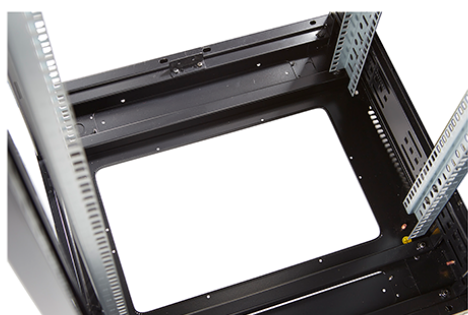

✕ Large cut out in base for cable entry

✕ Brush strip cable entry in roof and base of rack

✕ IP20 when fitted with base plate

✕ Racks supplied assembled or flat packed

Product Overview

Environ CR800 Comms Racks are a versatile range of 800mm wide racks with features suitable for a wide range of applications within the data, security, audio visual and telecommunications markets.

Product images

Four-way brush entry roof panel

Quick-slam latch side panels

Swing handle glass front door

Steel rear door

Large base entry

High-density vertical cable management

Environ CR800 42U Rack 800x600mm Glass (F) Steel
(R) B/Panels F/Mgmt Grey White