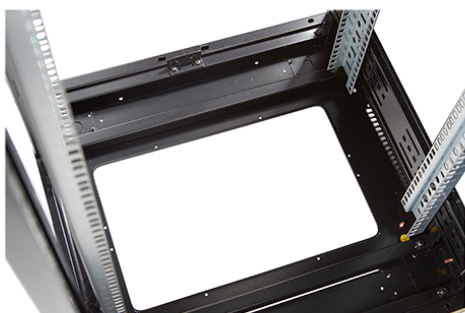

Imágenes del producto

Four-way brush entry roof panel

Quick-slam latch side panels

Swing handle glass front door

Steel rear door

Large base entry

High-density vertical cable management

Environ CR800 Rack 42U 800x600mm Cristal (A)
Acero (F), Ambos paneles, P/Management, Gris ...