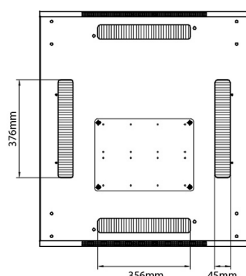

Product Specifications

Feature	Values
Number of rack units (RU)	33
Model	Comms Rack
Width	800 mm
Depth	800 mm
Height	1670 mm
Colour	Black
Number of doors	2
Front door material	Glass
Front door locking system	One point
Rear door material	Steel
Rear door locking system	One point

Standards

Standard	Detail
ANSI/EIA-310-E	Electronic Industries Association standard for horizontal spacing, vertical hole spacing, rack opening and front panel width
BS EN 60297-3-100:2009	Mechanical structures for electronic equipment. Dimensions of mechanical structures of the 482,6 mm (19 in) series. Basic dimensions of front panels, subracks, chassis, racks and cabinets
DIN 41494 Part 1 & 7	Panel Mounting Racks For Electronics Equipments; Racks And Panels, Dimensions; Dimensions of cabinets and suites of racks

Rear

Roof

Base

Base Cut Out Dimensions

580 mm Wide
 by
 276 mm Deep (600 mm deep rack)
 476 mm Deep (800 mm deep rack)
 676 mm Deep (1000 mm deep rack)

Part Number Table

Part Number	Description
542-2486-GSBF-BK	Environ CR800 24U Rack 800x600mm Glass (F) Steel (R) B/Panels F/Mgmt Black
542-2486-GSBF-BK-FP	Environ CR800 24U Rack 800x600mm Glass (F) Steel (R) B/Panels F/Mgmt Black - F/Pack