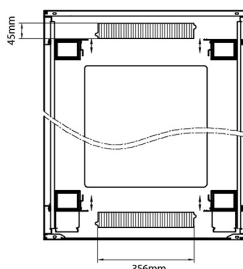

Product Specifications

Feature	Values
Number of rack units (RU)	33
Model	Comms Rack
Width	800 mm
Depth	800 mm
Height	1670 mm
Colour	Black
Number of doors	2
Front door material	Glass
Front door locking system	One point
Rear door material	Steel
Rear door locking system	One point

Standards

Standard	Detail
ANSI/EIA-310-E	Electronic Industries Association standard for horizontal spacing, vertical hole spacing, rack opening and front panel width
BS EN 60297-3-100:2009	Mechanical structures for electronic equipment. Dimensions of mechanical structures of the 482,6 mm (19 in) series. Basic dimensions of front panels, subracks, chassis, racks and cabinets
DIN 41494 Part 1 & 7	Panel Mounting Racks For Electronics Equipments; Racks And Panels, Dimensions; Dimensions of cabinets and suites of racks

Item Code: 542-3388-GSBF-BK

excel
without compromise.

Product drawings

Environ CR800 33U Rack 800x800mm Glass (F) Steel (R) B/Panels F/Mgmt Black

Item Code: 542-3388-GSBF-BK

Product drawings

Front

Side

Rear

Roof

Base

Base Cut Out Dimensions

580 mm Wide
 by
 276 mm Deep (600 mm deep rack)
 476 mm Deep (800 mm deep rack)
 676 mm Deep (1000 mm deep rack)

Part Number Table

Part Number	Description
542-2486-GSBF-BK	Environ CR800 24U Rack 800x600mm Glass (F) Steel (R) B/Panels F/Mgmt Black
542-2486-GSBF-BK-FP	Environ CR800 24U Rack 800x600mm Glass (F) Steel (R) B/Panels F/Mgmt Black - F/Pack