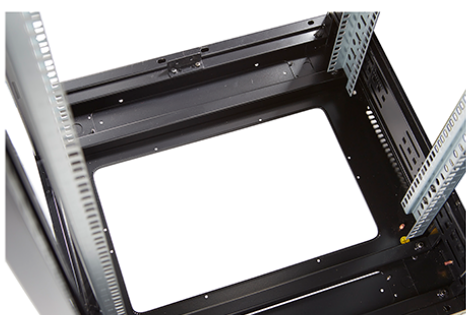

✕ Large cut out in base for cable entry

✕ Brush strip cable entry in roof and base of rack

✕ IP20 when fitted with base plate

✕ Racks supplied assembled or flat packed

Product Overview

Environ CR800 Comms Racks are a versatile range of 800mm wide racks with features suitable for a wide range of applications within the data, security, audio visual and telecommunications markets.

Product images

Four-way brush entry roof panel

Quick-slam latch side panels

Swing handle glass front door

Steel rear door

Large base entry

High-density vertical cable management

Environ CR800 33U Rack 800x800mm Glass (F) Steel
(R) B/Panels F/Mgmt Black