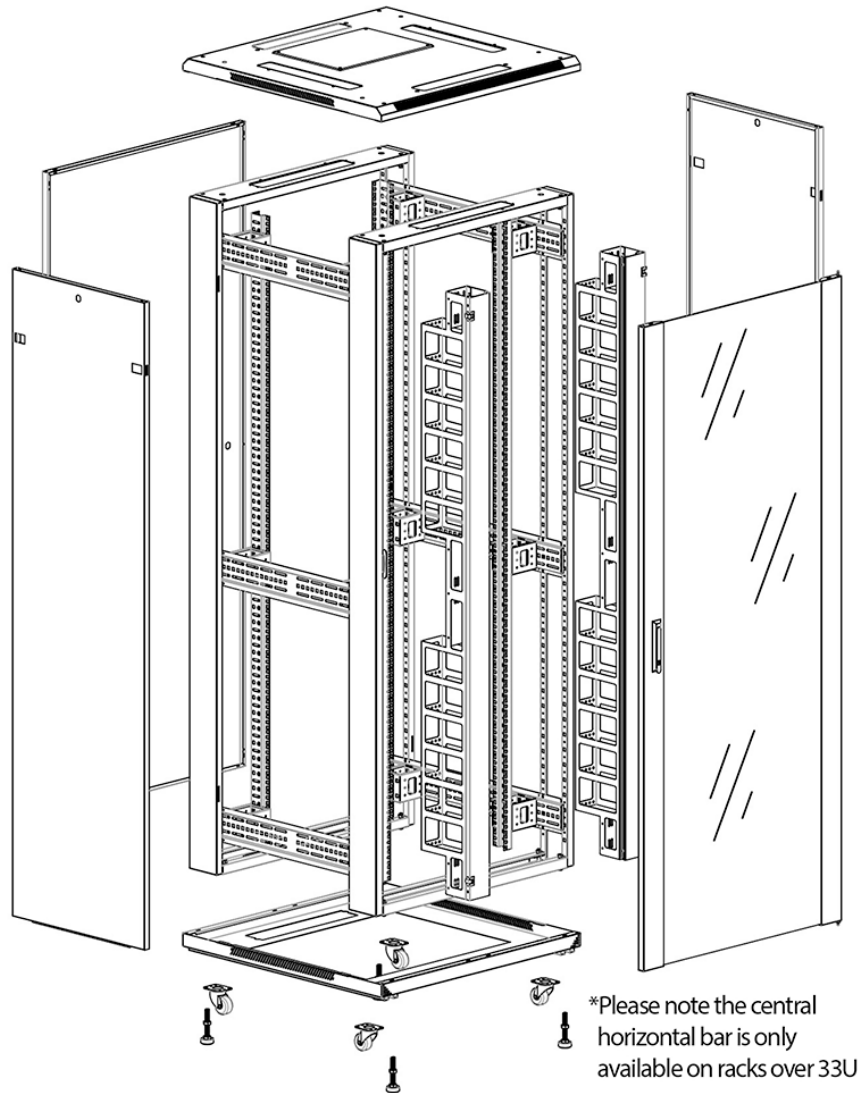

Environ CR800 Rack 33U 800x800mm Cristal (A)
Acero (F), Ambos paneles, P/Management, Negro...

Número de referencia: 542-3388-GSBF-BK

excel
without compromise.

Dibujos de productos