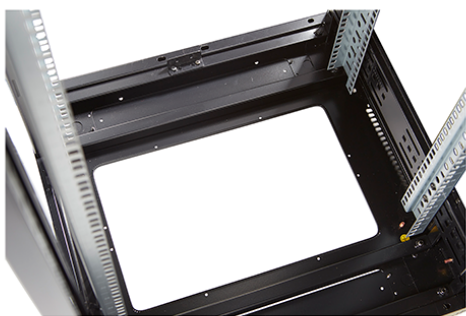

### Imágenes del producto

Four-way brush entry roof panel

Quick-slam latch side panels

Swing handle glass front door

Steel rear door

Large base entry

High-density vertical cable management

Environ CR800 Rack 33U 800x800mm Cristal (A)  
Acero (F), Ambos paneles, P/Management, Negro...