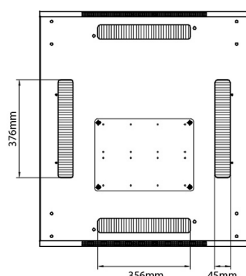

Product Specifications

Feature	Values
Number of rack units (RU)	42
Model	Comms Rack
Width	800 mm
Depth	800 mm
Height	2070 mm
Colour	Black
Number of doors	2
Front door material	Glass
Front door locking system	One point
Rear door material	Steel
Rear door locking system	One point

Standards

Standard	Detail
ANSI/EIA-310-E	Electronic Industries Association standard for horizontal spacing, vertical hole spacing, rack opening and front panel width
BS EN 60297-3-100:2009	Mechanical structures for electronic equipment. Dimensions of mechanical structures of the 482,6 mm (19 in) series. Basic dimensions of front panels, subracks, chassis, racks and cabinets
DIN 41494 Part 1 & 7	Panel Mounting Racks For Electronics Equipments; Racks And Panels, Dimensions; Dimensions of cabinets and suites of racks

Rear

Roof

Base

Base Cut Out Dimensions

580 mm Wide
 by
 276 mm Deep (600 mm deep rack)
 476 mm Deep (800 mm deep rack)
 676 mm Deep (1000 mm deep rack)

Part Number Table

Part Number	Description
542-2486-GSBF-BK	Environ CR800 24U Rack 800x600mm Glass (F) Steel (R) B/Panels F/Mgmt Black
542-2486-GSBF-BK-FP	Environ CR800 24U Rack 800x600mm Glass (F) Steel (R) B/Panels F/Mgmt Black - F/Pack