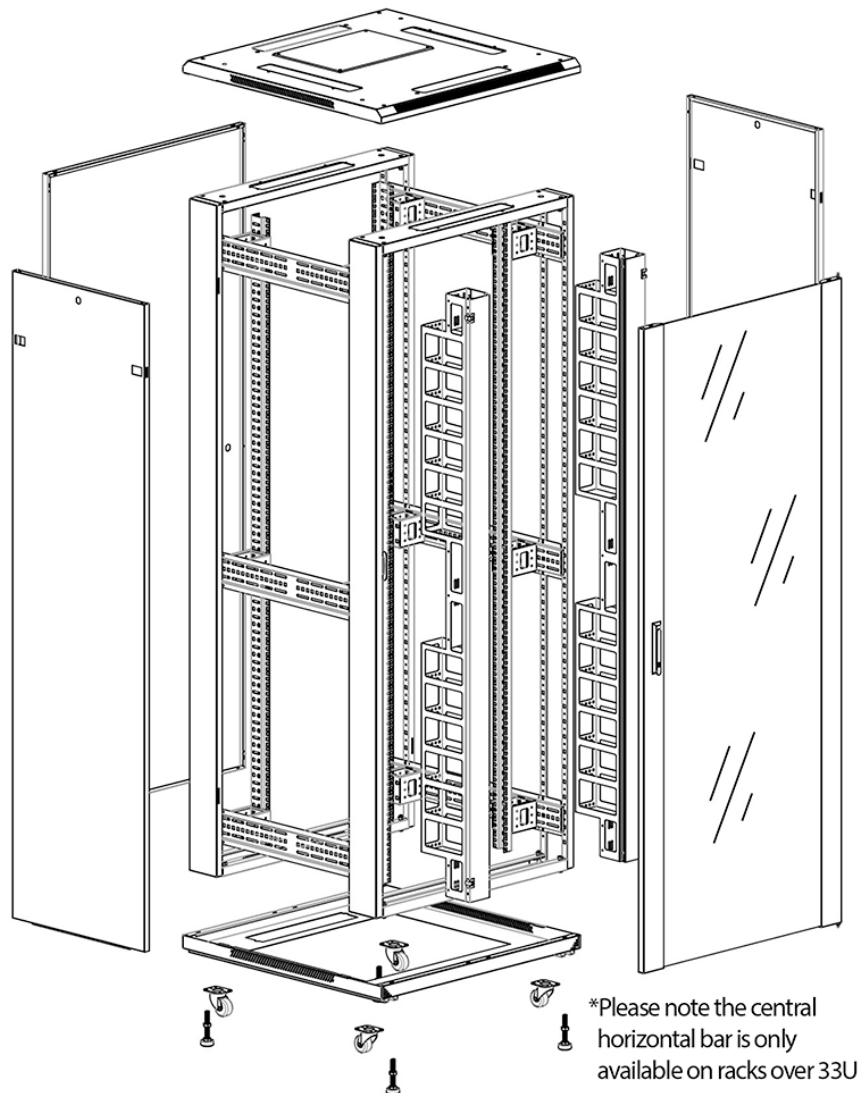

Environ CR800 42U Rack 800x800mm Glass (F) Steel
(R) B/Panels F/Mgmt Black

Item Code: 542-4288-GSBF-BK

excel
without compromise.

Product drawings