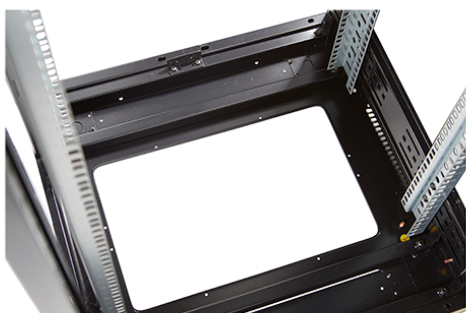

✕ Large cut out in base for cable entry

✕ Brush strip cable entry in roof and base of rack

✕ IP20 when fitted with base plate

✕ Racks supplied assembled or flat packed

Product Overview

Environ CR800 Comms Racks are a versatile range of 800mm wide racks with features suitable for a wide range of applications within the data, security, audio visual and telecommunications markets.

Product images

Four-way brush entry roof panel

Quick-slam latch side panels

Swing handle glass front door

Steel rear door

Large base entry

High-density vertical cable management

Environ CR800 42U Rack 800x800mm Glass (F) Steel
(R) B/Panels F/Mgmt Black