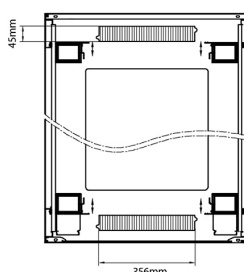

Product Specifications

Feature	Values
Number of rack units (RU)	42
Model	Comms Rack
Width	800 mm
Depth	800 mm
Height	2070 mm
Colour	Black
Number of doors	2
Front door material	Glass
Front door locking system	One point
Rear door material	Steel
Rear door locking system	One point

Standards

Standard	Detail
ANSI/EIA-310-E	Electronic Industries Association standard for horizontal spacing, vertical hole spacing, rack opening and front panel width
BS EN 60297-3-100:2009	Mechanical structures for electronic equipment. Dimensions of mechanical structures of the 482,6 mm (19 in) series. Basic dimensions of front panels, subracks, chassis, racks and cabinets
DIN 41494 Part 1 & 7	Panel Mounting Racks For Electronics Equipments; Racks And Panels, Dimensions; Dimensions of cabinets and suites of racks

Rear

Roof

Base

Base Cut Out Dimensions

580 mm Wide
 by
 276 mm Deep (600 mm deep rack)
 476 mm Deep (800 mm deep rack)
 676 mm Deep (1000 mm deep rack)

Part Number Table

Part Number	Description
542-2486-GSBF-BK	Environ CR800 24U Rack 800x600mm Glass (F) Steel (R) B/Panels F/Mgmt Black
542-2486-GSBF-BK-FP	Environ CR800 24U Rack 800x600mm Glass (F) Steel (R) B/Panels F/Mgmt Black - F/Pack