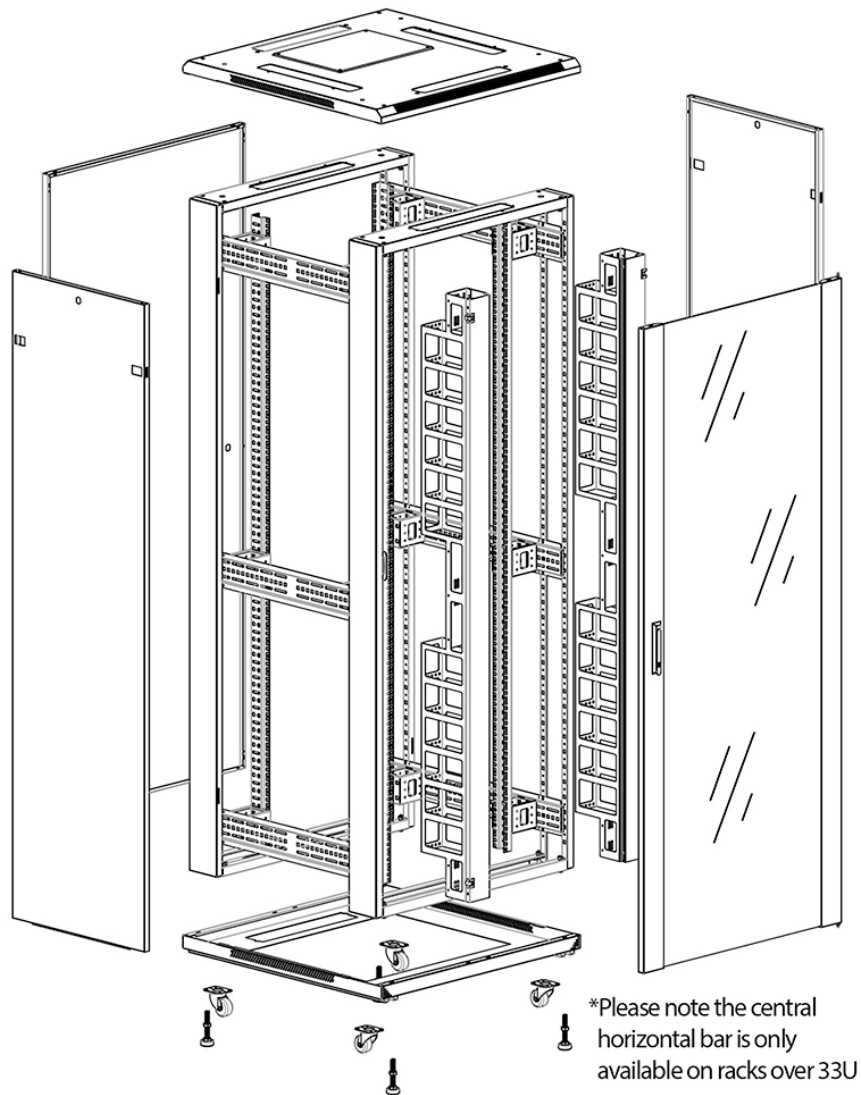

Environ CR800 Rack 42U 800x800mm Cristal (A)
Acero (F), Ambos paneles, P/Management, Negro...

Número de referencia: 542-4288-GSBF-BK

excel
without compromise.

Dibujos de productos