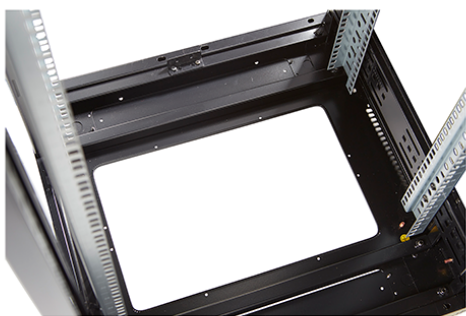

### Imágenes del producto

Four-way brush entry roof panel

Quick-slam latch side panels

Swing handle glass front door

Steel rear door

Large base entry

High-density vertical cable management

Environ CR800 Rack 42U 800x800mm Cristal (A)  
Acero (F), Ambos paneles, P/Management, Negro...