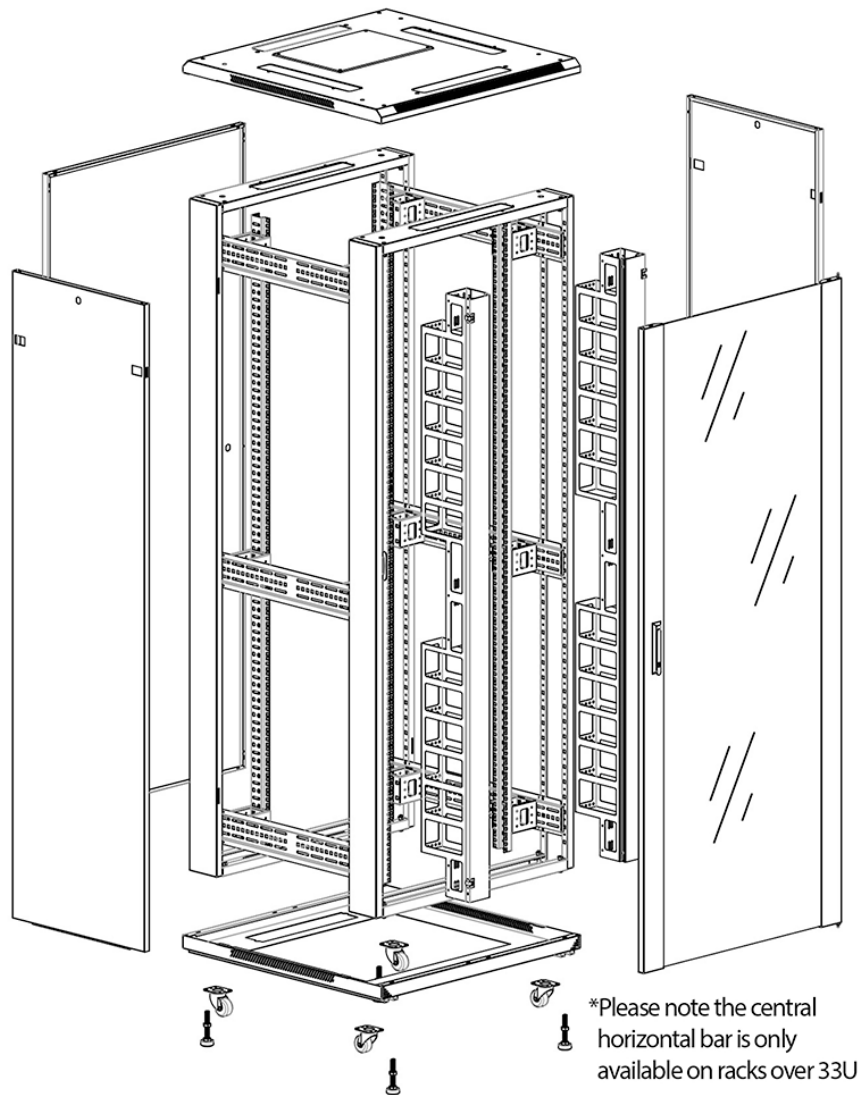

Environ CR800 42U Rack 800x1000mm Glass (F)
Steel (R) B/Panels F/Mgmt Black

Item Code: 542-42810-GSBF-BK

excel
without compromise.

Product drawings