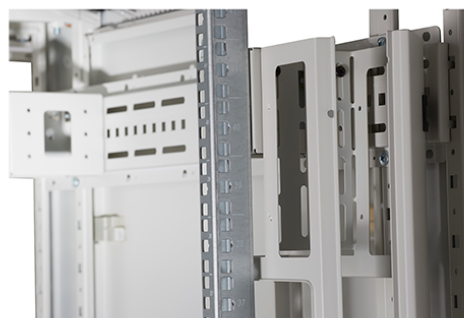

Steel rear door

High-density vertical cable management