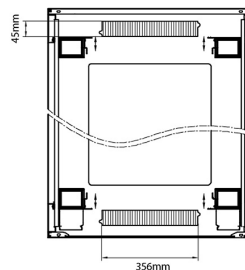

Standards

Standard	Detail
ANSI/EIA-310-E	Electronic Industries Association standard for horizontal spacing, vertical hole spacing, rack opening and front panel width
BS EN 60297-3-100:2009	Mechanical structures for electronic equipment. Dimensions of mechanical structures of the 482,6 mm (19 in) series. Basic dimensions of front panels, subracks, chassis, racks and cabinets
DIN 41494 Part 1 & 7	Panel Mounting Racks For Electronics Equipments; Racks And Panels, Dimensions; Dimensions of cabinets and suites of racks

excel
without compromise.

Product drawings

Environ CR800 42U Rack 800x1000mm Glass (F) Steel (R) B/Panels F/Mgmt Black

Item Code: 542-42810-GSBF-BK

Product drawings

Front

Side

Rear

Roof

Base

Base Cut Out Dimensions

580 mm Wide
by
276 mm Deep (600 mm deep rack)
476 mm Deep (800 mm deep rack)
676 mm Deep (1000 mm deep rack)

Part Number Table

Part Number	Description
542-2486-GSBF-BK	Environ CR800 24U Rack 800x600mm Glass (F) Steel (R) B/Panels F/Mgmt Black
542-2486-GSBF-BK-FP	Environ CR800 24U Rack 800x600mm Glass (F) Steel (R) B/Panels F/Mgmt Black - F/Pack